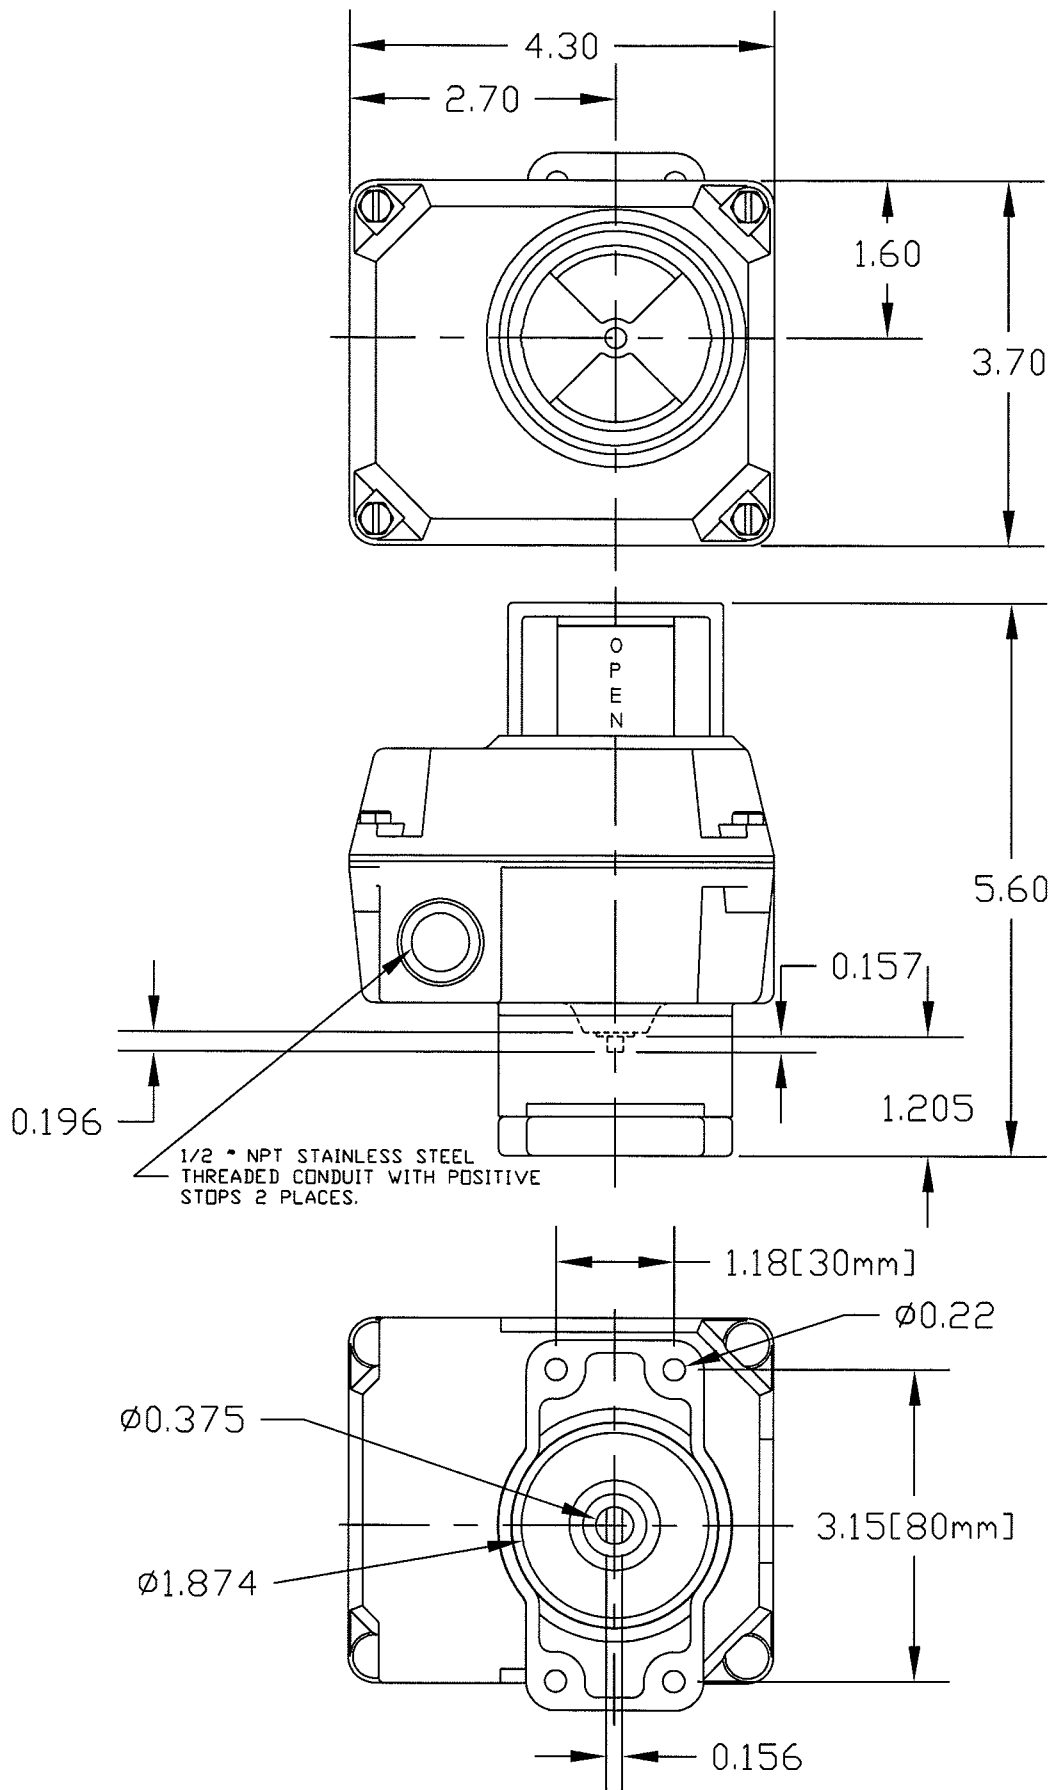

AAXAXXX20

INFLUENCE DIMENSIONS
* OPTIONS DO NOT

SCALE 1:2

SENITEC CORP

NORCROSS, GEORGIA U.S.A. 30071

PRODUCT

OUTLINE DRAWING

PART NUMBER

AAXAXXX20

DESCRIPTION

SENITEC
POSITION INDICATING DEVICE
NEMA 4 COPOLYESTER
NAMUR 80 X 30

SALES DRAWING NO.

AAXAXXX20

CLN

REV.