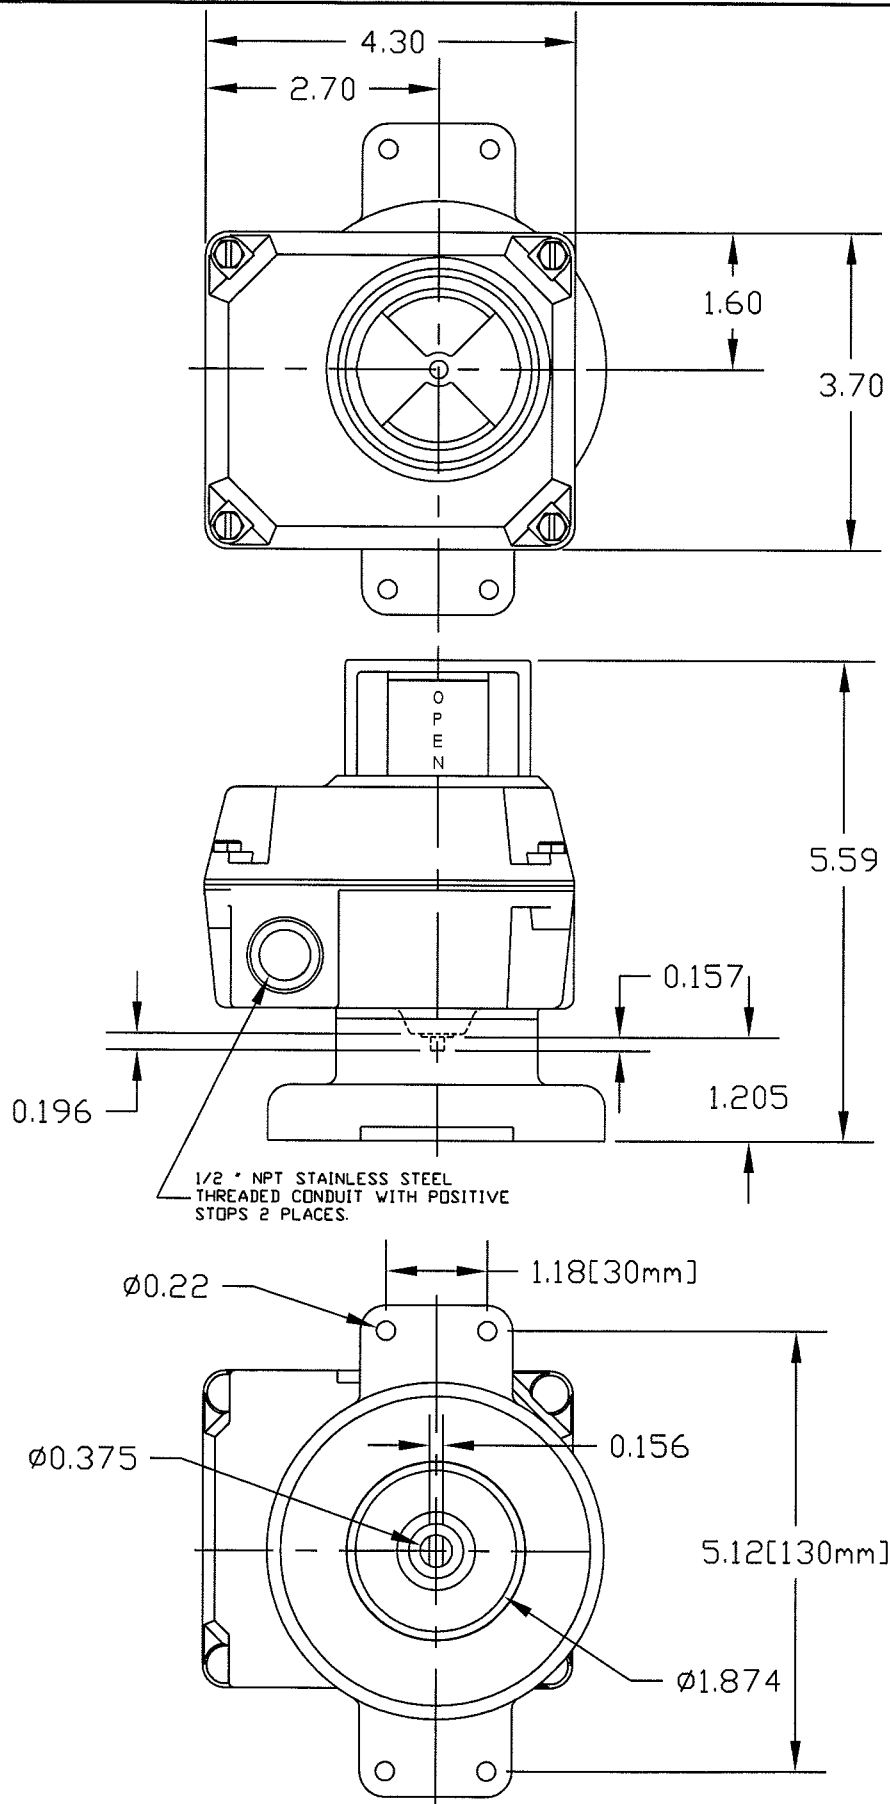

AAXAXXX30

* OPTIONS DO NOT INFLUENCE DIMENSIONS

SCALE 1:2

SENITEC CORP

NORCROSS, GEORGIA U.S.A. 30071

PRODUCT
OUTLINE DRAWING

PART NUMBER
AAXAXXX30

DESCRIPTION

SENITEC
POSITION INDICATING DEVICE
NEMA 4 COPOLYESTER
NAMUR 130 X 30

SALES DRAWING NO.
AAXAXXX30

CLN REV.