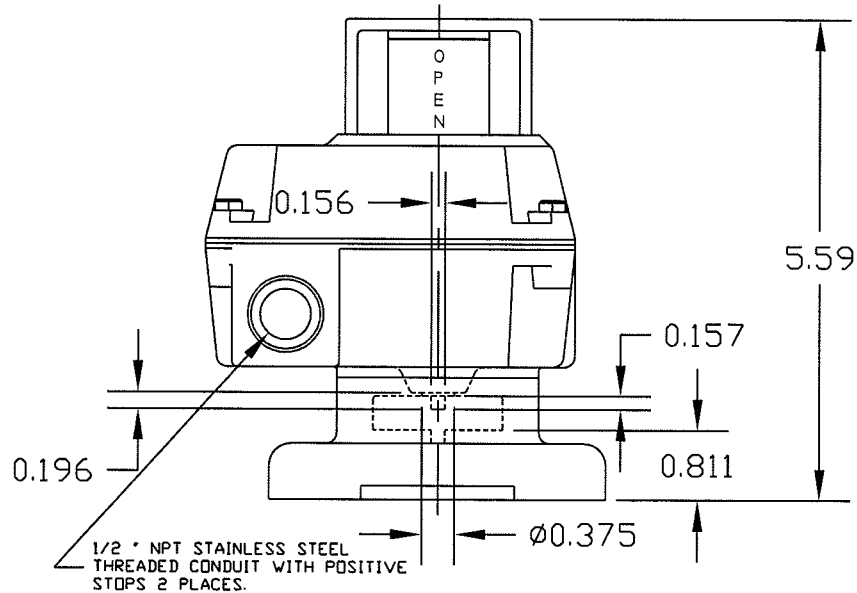

AAXAXXX40

\* OPTIONS DO NOT INFLUENCE DIMENSIONS

SCALE 1:2

# SENITEC CORP

NORCROSS, GEORGIA U.S.A. 30071

PRODUCT  
OUTLINE DRAWING

PART NUMBER  
AAXAXXX40

DESCRIPTION  
SENITEC  
POSITION INDICATING DEVICE  
NEMA 4 COPOLYESTER  
NAMUR 130 X 20

SALES DRAWING NO.  
AAXAXXX40