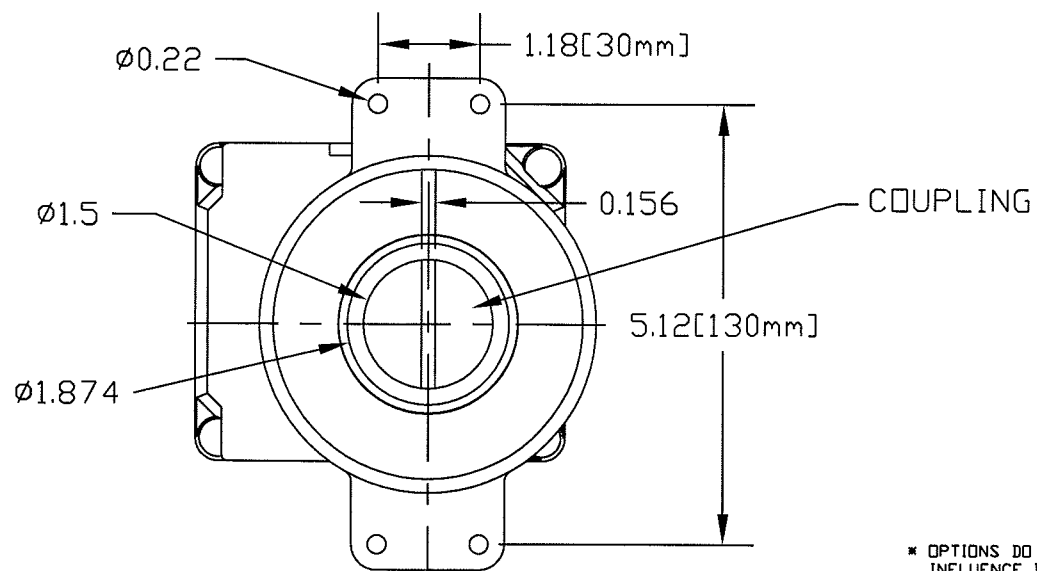

AAXAXXX40

\* OPTIONS DO NOT INFLUENCE DIMENSIONS

SCALE 1:2

# SENITEC CORP

NORCROSS, GEORGIA U.S.A. 30071

PRODUCT  
OUTLINE DRAWING

PART NUMBER  
AAXAXXX40

DESCRIPTION  
SENITEC  
POSITION INDICATING DEVICE  
NEMA 4 COPOLYESTER  
NAMUR 130 X 20

SALES DRAWING NO.  
AAXAXXX40