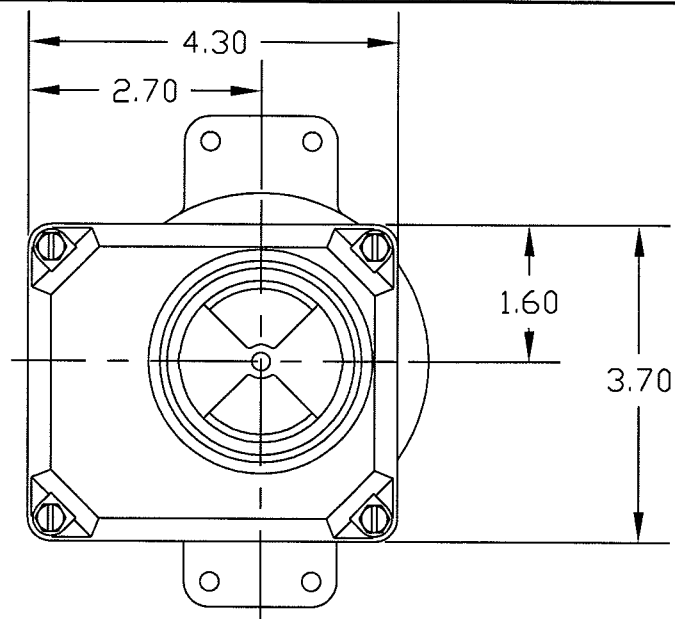

AAXAXXX40

\* OPTIONS DO NOT INFLUENCE DIMENSIONS

SCALE 1:2

# SENITEC CORP

NORCROSS, GEORGIA U.S.A. 30071

PRODUCT  
OUTLINE DRAWING

PART NUMBER  
AAXAXXX40

DESCRIPTION  
SENITEC  
POSITION INDICATING DEVICE  
NEMA 4 COPOLYESTER  
NAMUR 130 X 20

SALES DRAWING NO.  
AAXAXXX40