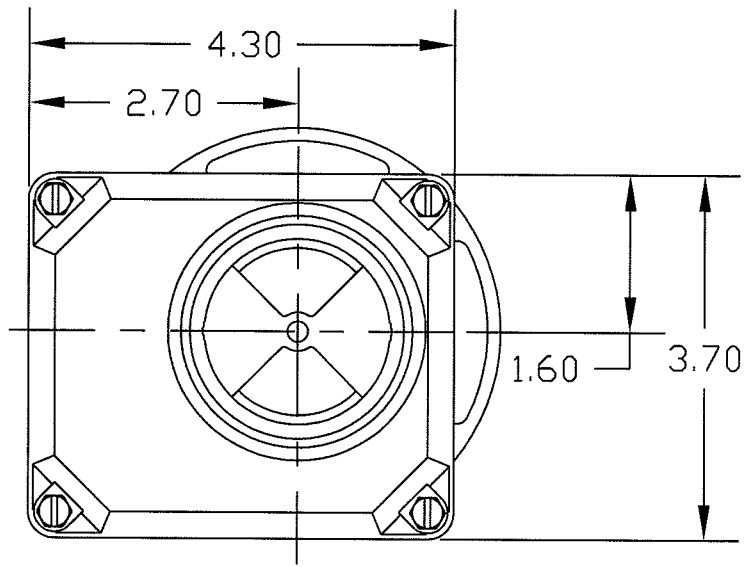

AAXAXXX50

SCALE 1:2

SENITEC CORP

NORCROSS, GEORGIA U.S.A. 30071

PRODUCT
OUTLINE DRAWING

PART NUMBER
AAXAXXX50

DESCRIPTION
 SENITEC
 POSITION INDICATING DEVICE
 NEMA 4 COPOLYESTER
 NAMUR 2.25 SQUARE
 W (4) 5/16-18

SALES DRAWING NO.
AAXAXXX50

CLN
REV.