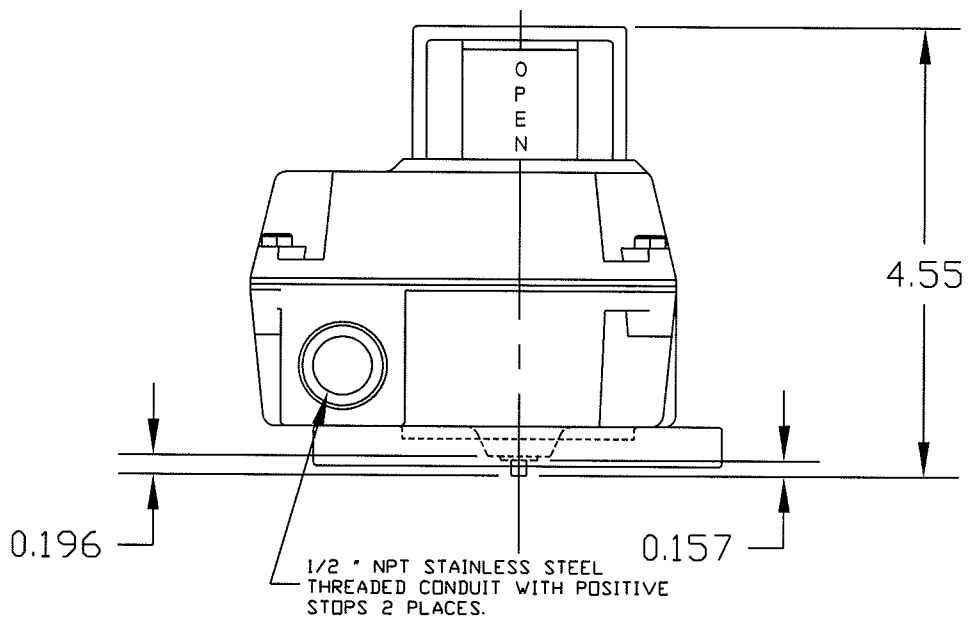

AAXAXXX50

SCALE 1:2

SENITEC CORP

NORCROSS, GEORGIA U.S.A. 30071

PRODUCT
OUTLINE DRAWING

PART NUMBER
AAXAXXX50

DESCRIPTION
 SENITEC
 POSITION INDICATING DEVICE
 NEMA 4 COPOLYESTER
 NAMUR 2.25 SQUARE
 W (4) 5/16-18

SALES DRAWING NO.
AAXAXXX50

CLN
REV.