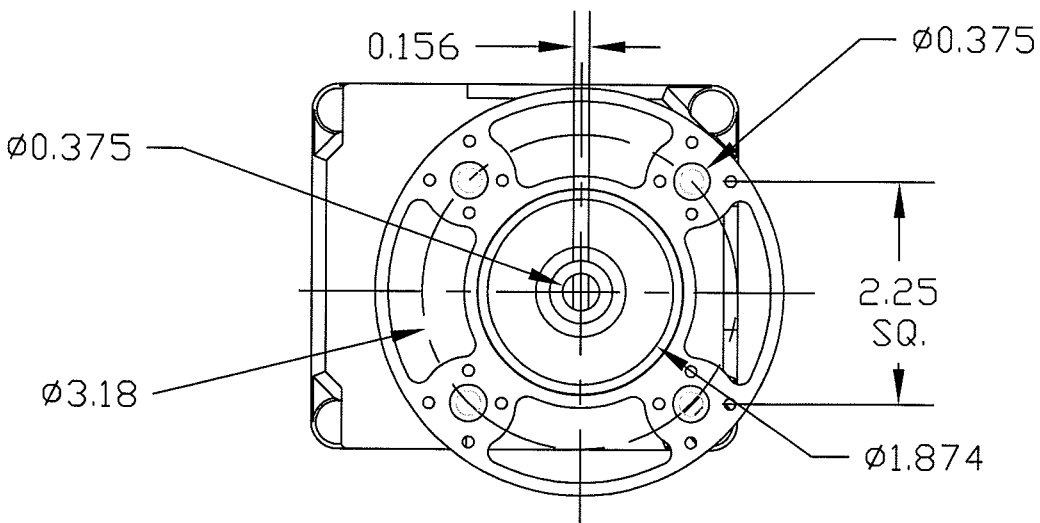

AAXAXXX50

SCALE 1:2

SENITEC CORP

NORCROSS, GEORGIA U.S.A. 30071

PRODUCT
OUTLINE DRAWING

PART NUMBER
AAXAXXX50

DESCRIPTION
 SENITEC
 POSITION INDICATING DEVICE
 NEMA 4 COPOLYESTER
 NAMUR 2.25 SQUARE
 W (4) 5/16-18

SALES DRAWING NO.
AAXAXXX50

CLN
REV.