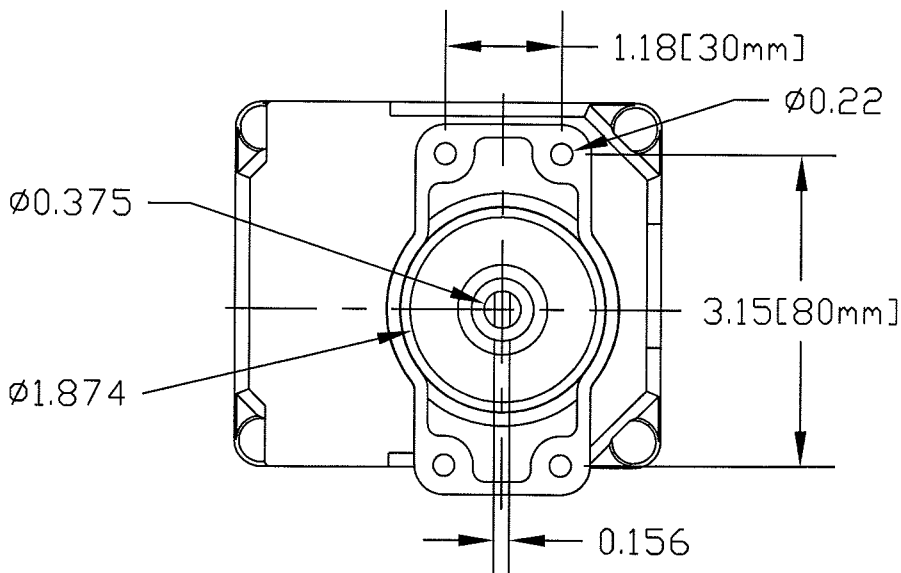

AAXNXXX20

* OPTIONS DO NOT
INFLUENCE DIMENSIONS

SCALE 1:2

SENITEC CORP

NORCROSS, GEORGIA U.S.A. 30071

PRODUCT

OUTLINE DRAWING

PART NUMBER

AAXNXXX20

SENITEC
POSITION INDICATING DEVICE
NEMA 4 COPOLYESTER
NAMUR 80 X 30

SALES DRAWING NO.

AAXNXXX20

CLN

REV.