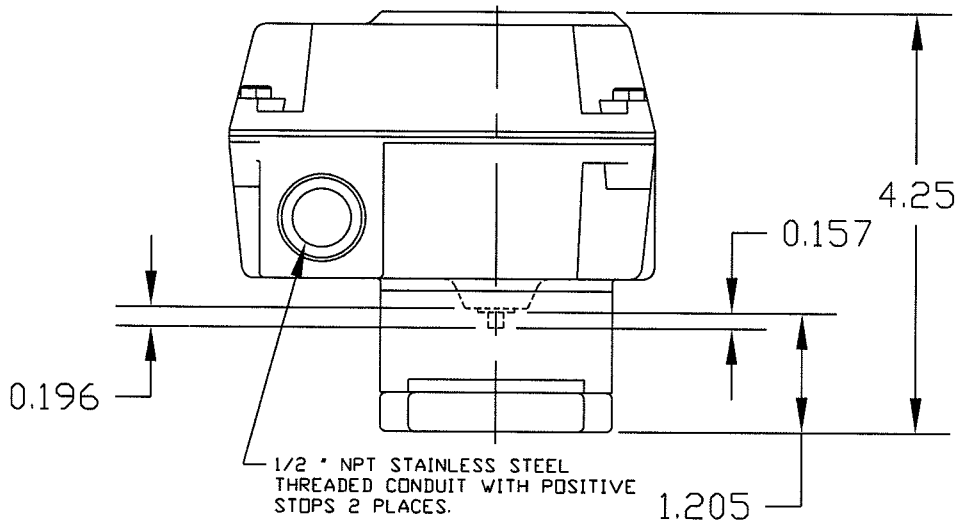

AAXNXXX20

* OPTIONS DO NOT
INFLUENCE DIMENSIONS

SCALE 1:2

SENITEC CORP

NORCROSS, GEORGIA U.S.A. 30071

PRODUCT

OUTLINE DRAWING

PART NUMBER

AAXNXXX20

SENITEC
POSITION INDICATING DEVICE
NEMA 4 COPOLYESTER
NAMUR 80 X 30

SALES DRAWING NO.

AAXNXXX20

CLN

REV.