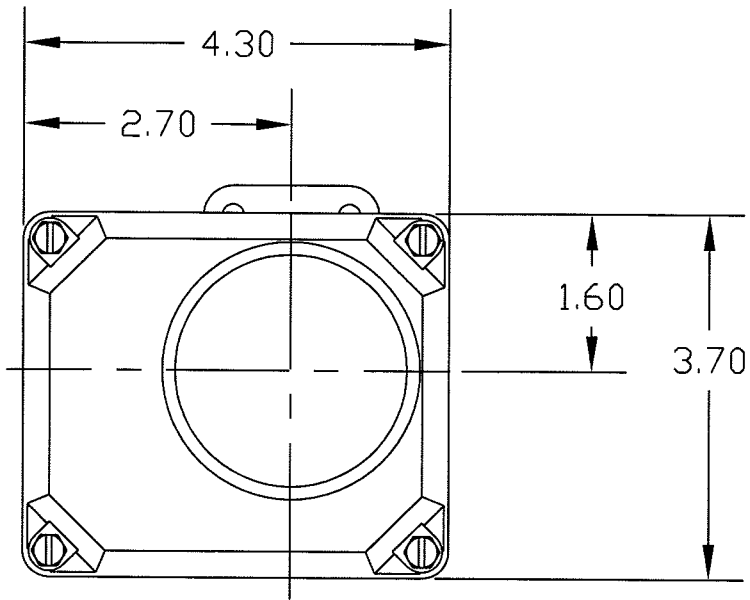

AAXNXXX20

* OPTIONS DO NOT
INFLUENCE DIMENSIONS

SCALE 1:2

SENITEC CORP

NORCROSS, GEORGIA U.S.A. 30071

PRODUCT

OUTLINE DRAWING

PART NUMBER

AAXNXXX20

SENITEC
POSITION INDICATING DEVICE
NEMA 4 COPOLYESTER
NAMUR 80 X 30

SALES DRAWING NO.

AAXNXXX20

CLN

REV.