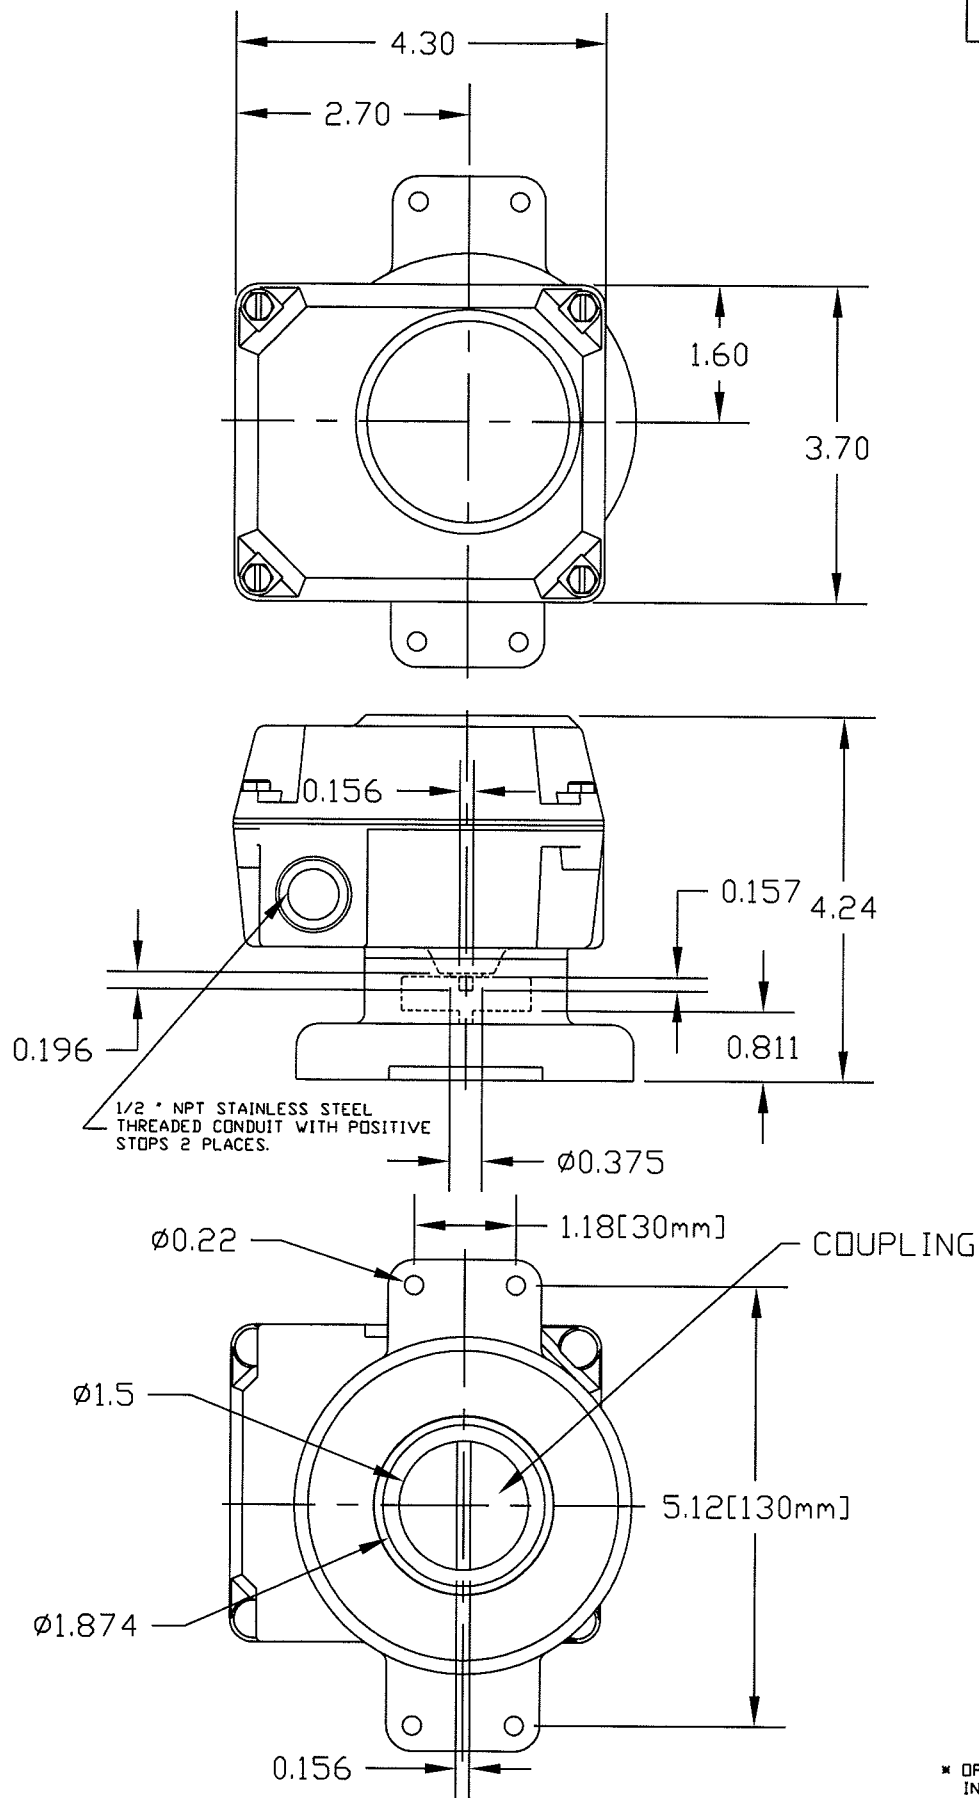

AAXNXXXX40

* OPTIONS DO NOT INFLUENCE DIMENSIONS

SCALE 1:2

SENITEC CORP

NORCROSS, GEORGIA U.S.A. 30071

PRODUCT
OUTLINE DRAWING

PART NUMBER
AAXNXXXX40

DESCRIPTION

SENITEC
POSITION INDICATING DEVICE
NEMA 4 COPOLYESTER
NAMUR 130 X 20

SALES DRAWING NO.
AAXNXXXX40

CLN REV.