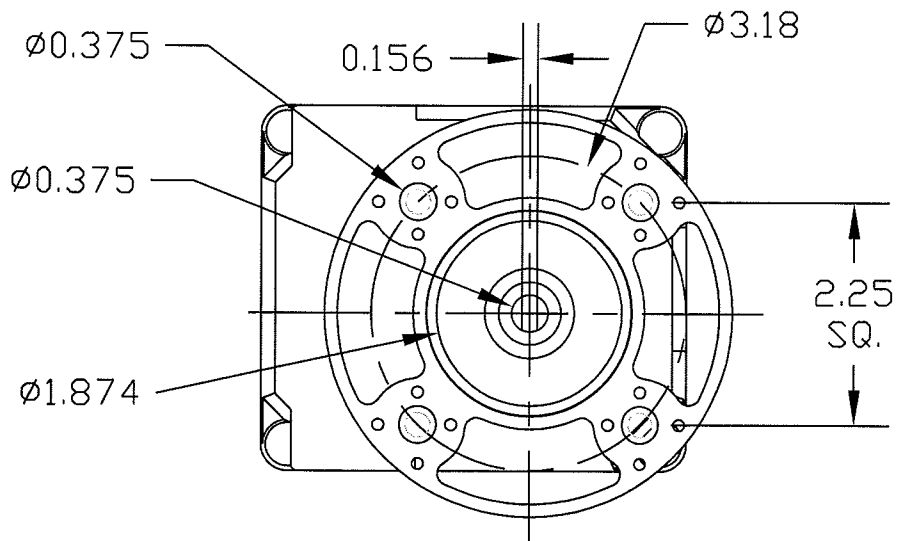

1/2" NPT STAINLESS STEEL
THREADED CONDUIT WITH POSITIVE
STOPS 2 PLACES.

* OPTIONS DO NOT
INFLUENCE DIMENSIONS

SCALE 1:2

SENITEC

NORCROSS, GEORGIA U.S.A. 30071

PRODUCT
OUTLINE DRAWING

PART NUMBER
AAXNXXXX50

SENITEC
POSITION INDICATING DEVICE
NEMA 4 COPOLYESTER
NAMUR 2.25 SQUARE
W (4) 5/16-18

SALES DRAWING NO.
AAXNXXXX50

CLN REV.