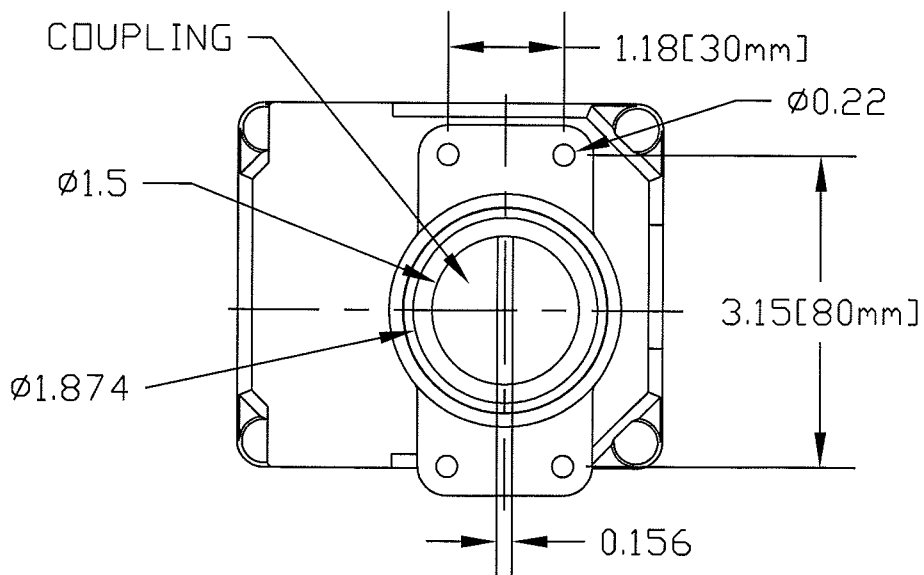

AAXNXXXX60

\* OPTIONS DO NOT  
INFLUENCE DIMENSIONS

SCALE 1:2

**SENITEC CORP**

NORCROSS, GEORGIA U.S.A. 30071

PRODUCT

OUTLINE DRAWING

PART NUMBER

AAXNXXXX60

SENITEC  
POSITION INDICATING DEVICE  
NEMA 4 COPOLYESTER  
NAMUR 80 X 10

SALES DRAWING NO.

AAXNXXXX60

CLN

REV.