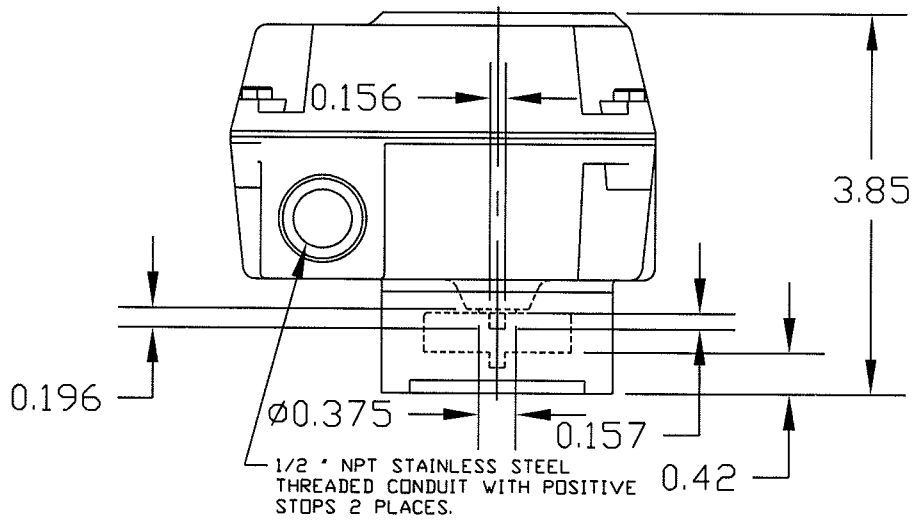

AAXNXXXX60

\* OPTIONS DO NOT  
INFLUENCE DIMENSIONS

SCALE 1:2

**SENITEC CORP**

NORCROSS, GEORGIA U.S.A. 30071

PRODUCT

OUTLINE DRAWING

PART NUMBER

AAXNXXXX60

SENITEC  
POSITION INDICATING DEVICE  
NEMA 4 COPOLYESTER  
NAMUR 80 X 10

SALES DRAWING NO.

AAXNXXXX60

CLN

REV.