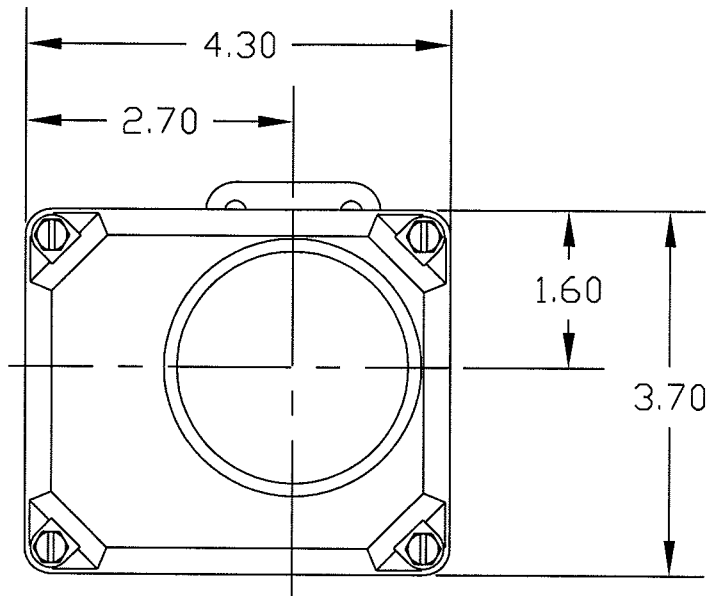

AAXNXXXX60

\* OPTIONS DO NOT  
INFLUENCE DIMENSIONS

SCALE 1:2

**SENITEC CORP**

NORCROSS, GEORGIA U.S.A. 30071

PRODUCT

OUTLINE DRAWING

PART NUMBER

AAXNXXXX60

SENITEC  
POSITION INDICATING DEVICE  
NEMA 4 COPOLYESTER  
NAMUR 80 X 10

SALES DRAWING NO.

AAXNXXXX60

CLN

REV.