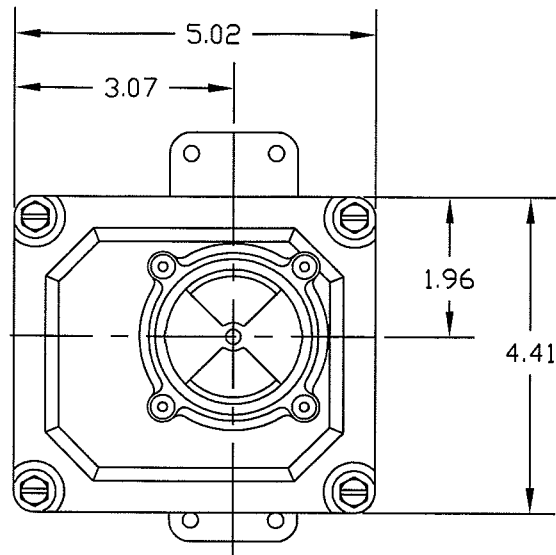

BAXAXX1X40

\* OPTIONS DO NOT INFLUENCE DIMENSIONS

SCALE 1:2

**SENITEC**

NORCROSS, GEORGIA U.S.A. 30071

PRODUCT  
OUTLINE DRAWING

PART NUMBER  
BAXAXX1X40

DESCRIPTION  
SENITEC  
POSITION INDICATING DEVICE  
NEMA 4 ALUMINUM  
NAMUR 130 X 20

SALES DRAWING NO.  
BAXAXX1X40

CLN  
REV.