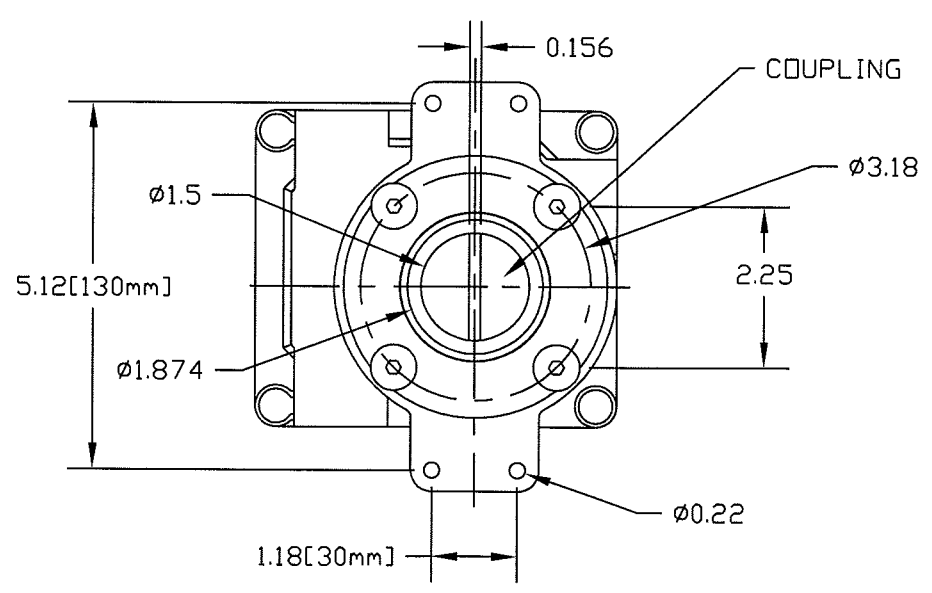

BAXAXX1X40

\* OPTIONS DO NOT INFLUENCE DIMENSIONS

SCALE 1:2

**SENITEC**

NORCROSS, GEORGIA U.S.A. 30071

PRODUCT  
OUTLINE DRAWING

PART NUMBER  
BAXAXX1X40

DESCRIPTION  
SENITEC  
POSITION INDICATING DEVICE  
NEMA 4 ALUMINUM  
NAMUR 130 X 20

SALES DRAWING NO.  
BAXAXX1X40

CLN  
REV.