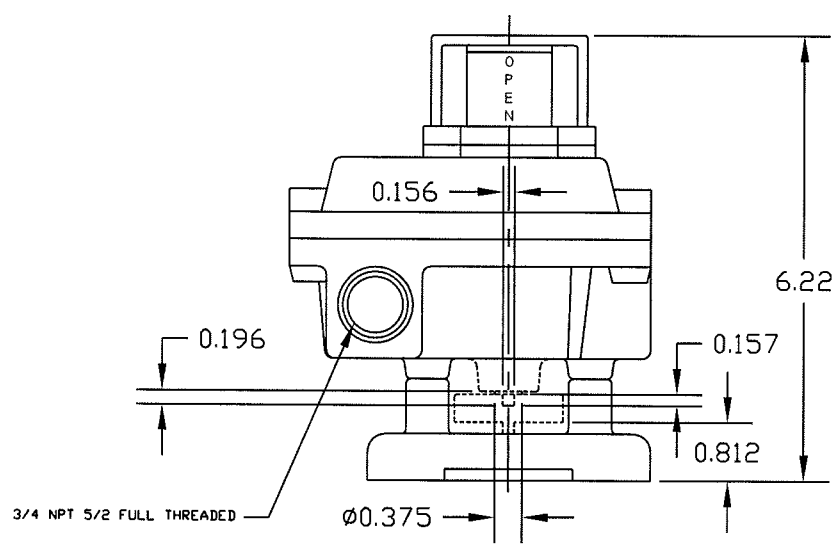

BAXAXX1X40

\* OPTIONS DO NOT INFLUENCE DIMENSIONS

SCALE 1:2

**SENITEC**

NORCROSS, GEORGIA U.S.A. 30071

PRODUCT  
OUTLINE DRAWING

PART NUMBER  
BAXAXX1X40

DESCRIPTION  
SENITEC  
POSITION INDICATING DEVICE  
NEMA 4 ALUMINUM  
NAMUR 130 X 20

SALES DRAWING NO.  
BAXAXX1X40

CLN  
REV.