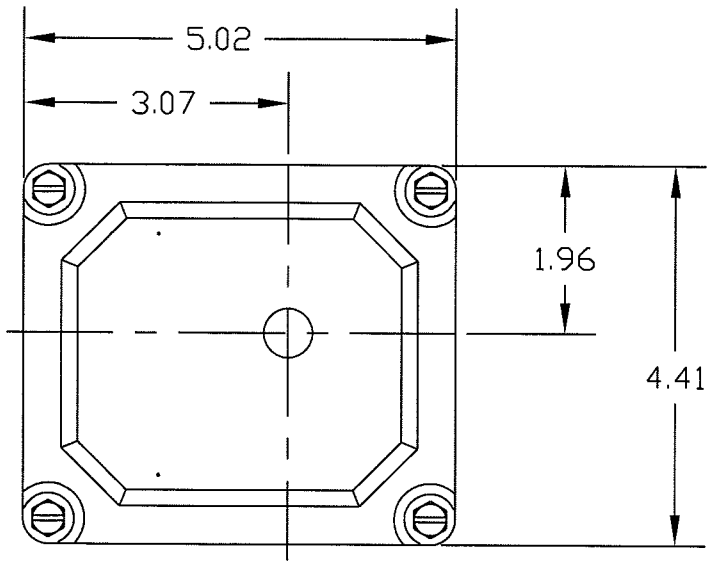

BAXNXX1X20

\* OPTIONS DO NOT INFLUENCE DIMENSIONS

SCALE 1:2

# SENITEC CORP

NORCROSS, GEORGIA U.S.A. 30071

PRODUCT  
OUTLINE DRAWING

PART NUMBER  
BAXNXX1X20

DESCRIPTION  
SENITEC  
POSITION INDICATING DEVICE  
NEMA 4 ALUMINUM  
NAMUR 80 X 30

SALES DRAWING NO.  
BAXNXX1X20