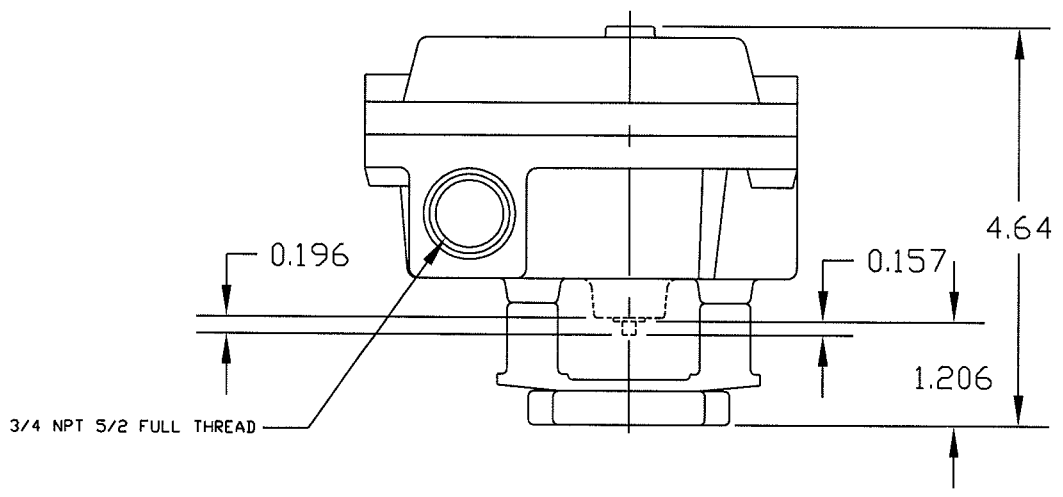

BAXNXX1X20

\* OPTIONS DO NOT INFLUENCE DIMENSIONS

SCALE 1:2

# SENITEC CORP

NORCROSS, GEORGIA U.S.A. 30071

PRODUCT  
OUTLINE DRAWING

PART NUMBER  
BAXNXX1X20

DESCRIPTION  
SENITEC  
POSITION INDICATING DEVICE  
NEMA 4 ALUMINUM  
NAMUR 80 X 30

SALES DRAWING NO.  
BAXNXX1X20