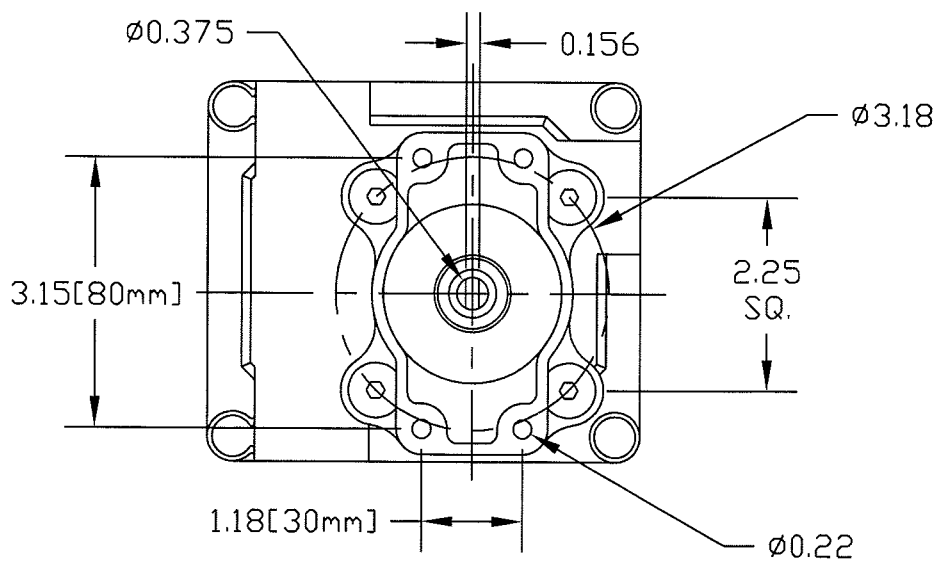

BAXNXX1X20

\* OPTIONS DO NOT INFLUENCE DIMENSIONS

SCALE 1:2

# SENITEC CORP

NORCROSS, GEORGIA U.S.A. 30071

PRODUCT  
OUTLINE DRAWING

PART NUMBER  
BAXNXX1X20

DESCRIPTION  
SENITEC  
POSITION INDICATING DEVICE  
NEMA 4 ALUMINUM  
NAMUR 80 X 30

SALES DRAWING NO.  
BAXNXX1X20