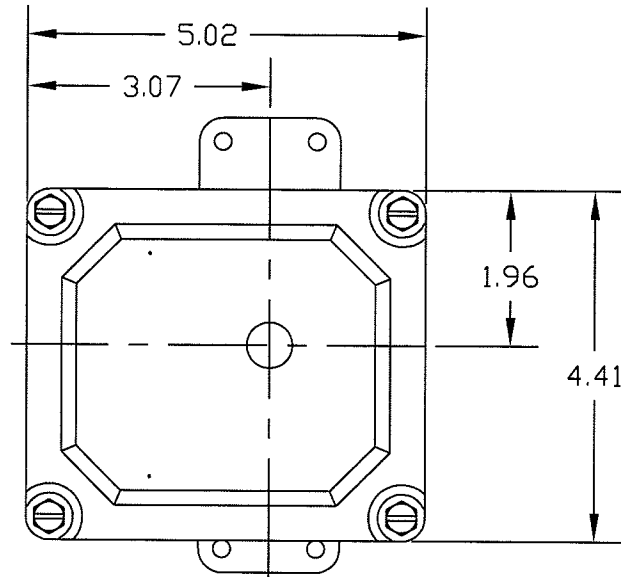

BXNXX1X30

* OPTIONS DO NOT INFLUENCE DIMENSIONS

SCALE 1:2

SENITEC CORP

NORCROSS, GEORGIA U.S.A. 30071

PRODUCT
OUTLINE DRAWING

PART NUMBER
BAXNXX1X30

DESCRIPTION

SENITEC
POSITION INDICATING DEVICE
NEMA 4 ALUMINUM
NAMUR 130 X 30

SALES DRAWING NO.
BAXNXX1X30

CLN

REV.