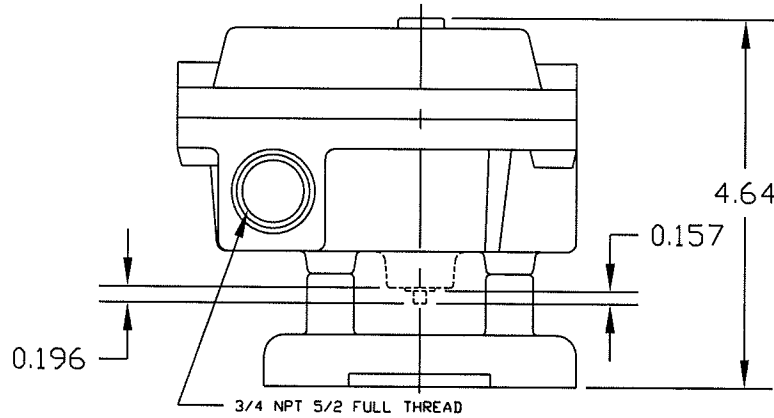

BXNXX1X30

* OPTIONS DO NOT INFLUENCE DIMENSIONS

SCALE 1:2

SENITEC CORP

NORCROSS, GEORGIA U.S.A. 30071

PRODUCT
OUTLINE DRAWING

PART NUMBER
BAXNXX1X30

DESCRIPTION

SENITEC
POSITION INDICATING DEVICE
NEMA 4 ALUMINUM
NAMUR 130 X 30

SALES DRAWING NO.
BAXNXX1X30

CLN

REV.