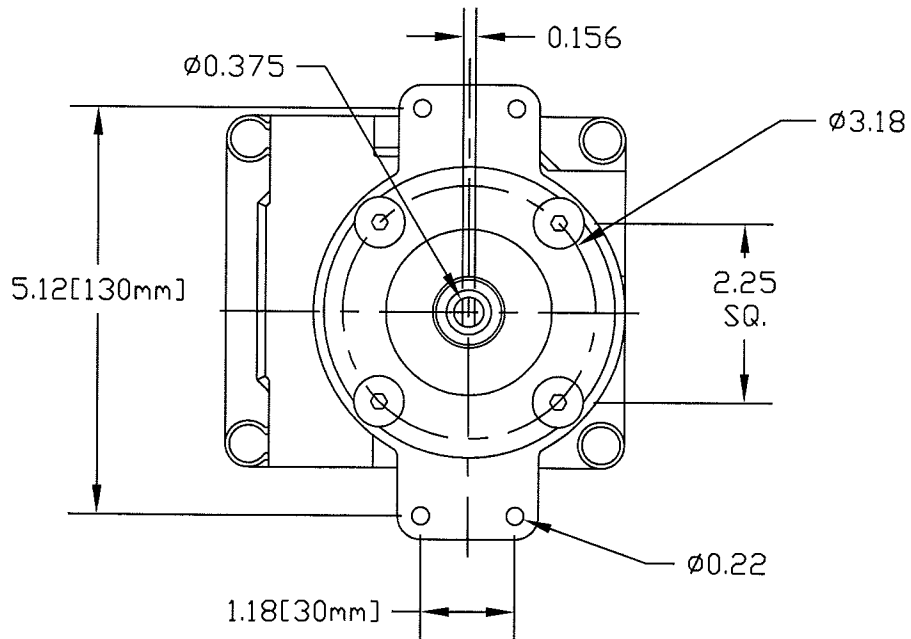

BXNXX1X30

* OPTIONS DO NOT INFLUENCE DIMENSIONS

SCALE 1:2

SENITEC CORP

NORCROSS, GEORGIA U.S.A. 30071

PRODUCT
OUTLINE DRAWING

PART NUMBER
BAXNXX1X30

DESCRIPTION

SENITEC
POSITION INDICATING DEVICE
NEMA 4 ALUMINUM
NAMUR 130 X 30

SALES DRAWING NO.
BAXNXX1X30

CLN

REV.