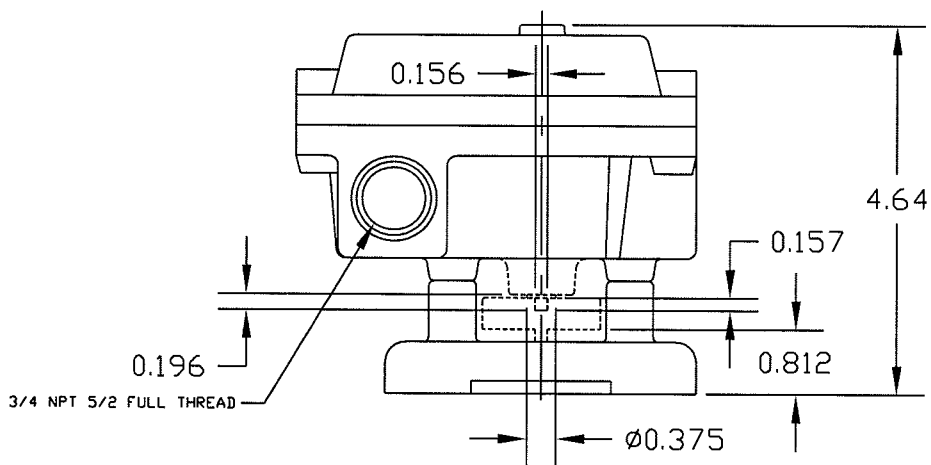

BAXNXX1X40

* OPTIONS DO NOT INFLUENCE DIMENSIONS

SCALE 1:2

SENITEC CORP

NORCROSS, GEORGIA U.S.A. 30071

PRODUCT
OUTLINE DRAWING

PART NUMBER
BAXNXX1X40

DESCRIPTION
SENITEC
POSITION INDICATING DEVICE
NEMA 4 ALUMINUM
NAMUR 130 X 20

SALES DRAWING NO.
BAXNXX1X40

CLN REV.