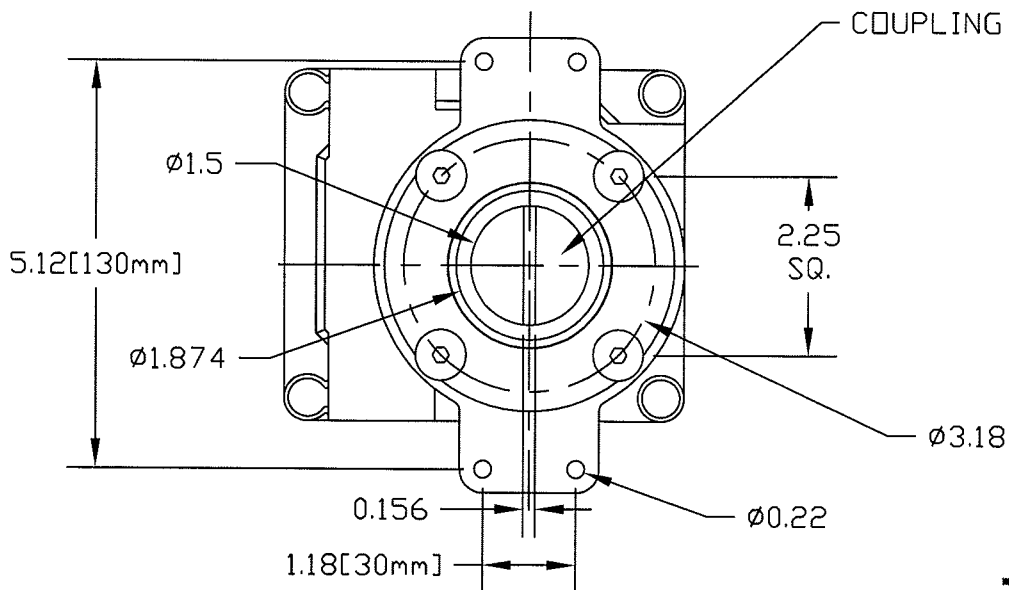

BAXNXX1X40

* OPTIONS DO NOT INFLUENCE DIMENSIONS

SCALE 1:2

SENITEC CORP

NORCROSS, GEORGIA U.S.A. 30071

PRODUCT
OUTLINE DRAWING

PART NUMBER
BAXNXX1X40

DESCRIPTION
SENITEC
POSITION INDICATING DEVICE
NEMA 4 ALUMINUM
NAMUR 130 X 20

SALES DRAWING NO.
BAXNXX1X40

CLN REV.