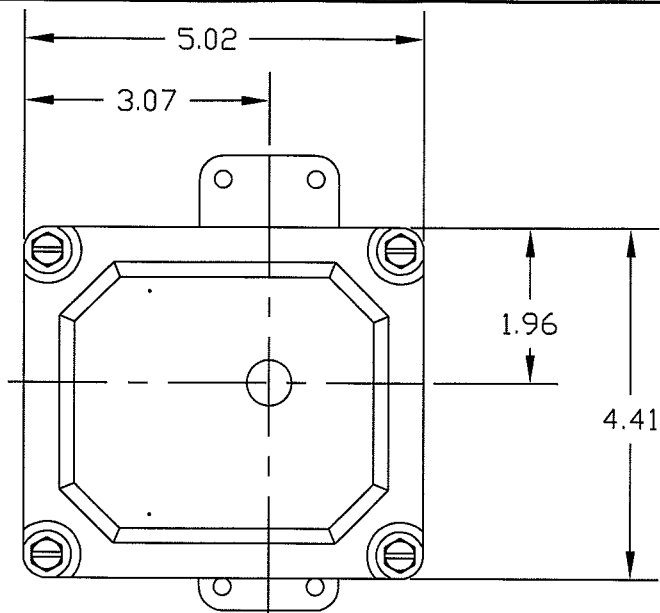

BAXNXX1X40

* OPTIONS DO NOT INFLUENCE DIMENSIONS

SCALE 1:2

SENITEC CORP

NORCROSS, GEORGIA U.S.A. 30071

PRODUCT
OUTLINE DRAWING

PART NUMBER
BAXNXX1X40

DESCRIPTION
SENITEC
POSITION INDICATING DEVICE
NEMA 4 ALUMINUM
NAMUR 130 X 20

SALES DRAWING NO.
BAXNXX1X40

CLN REV.