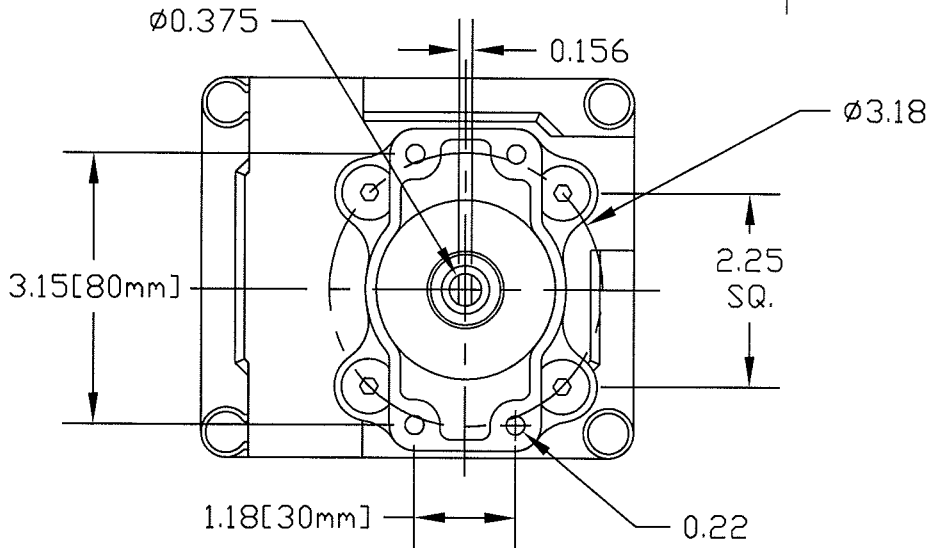

ZAXAXX1X20

\* OPTIONS DO NOT INFLUENCE DIMENSIONS

SCALE 1:2

# SENITEC CORP

NORCROSS, GEORGIA U.S.A. 30071

PRODUCT  
OUTLINE DRAWING

PART NUMBER  
ZAXAXX1X20

DESCRIPTION  
SENITEC  
POSITION INDICATING DEVICE  
NEMA 7 ALUMINUM  
NAMUR 80 X 30

SALES DRAWING NO.  
ZAXAXX1X20