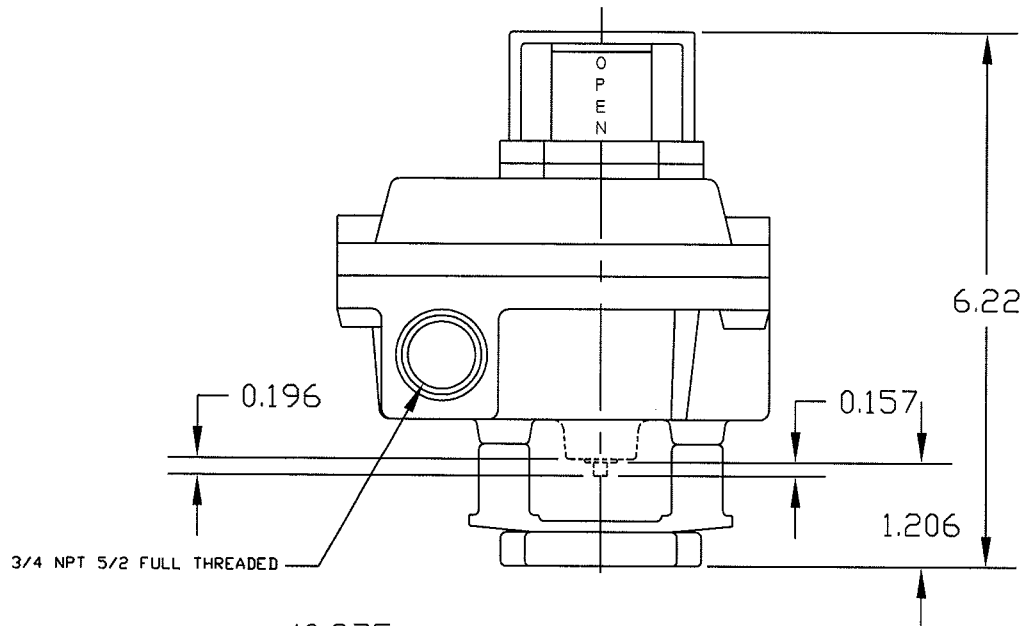

ZAXAXX1X20

\* OPTIONS DO NOT INFLUENCE DIMENSIONS

SCALE 1:2

# SENITEC CORP

NORCROSS, GEORGIA U.S.A. 30071

PRODUCT  
OUTLINE DRAWING

PART NUMBER  
ZAXAXX1X20

DESCRIPTION  
SENITEC  
POSITION INDICATING DEVICE  
NEMA 7 ALUMINUM  
NAMUR 80 X 30

SALES DRAWING NO.  
ZAXAXX1X20