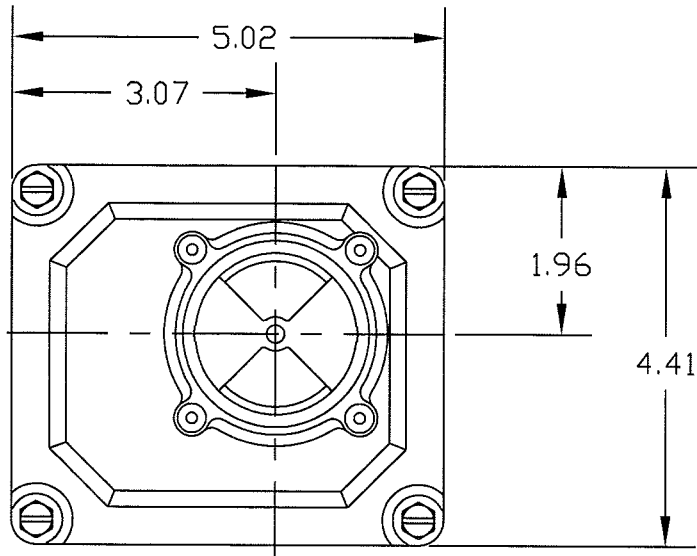

ZAXAXX1X20

\* OPTIONS DO NOT INFLUENCE DIMENSIONS

SCALE 1:2

# SENITEC CORP

NORCROSS, GEORGIA U.S.A. 30071

PRODUCT  
OUTLINE DRAWING

PART NUMBER  
ZAXAXX1X20

DESCRIPTION  
SENITEC  
POSITION INDICATING DEVICE  
NEMA 7 ALUMINUM  
NAMUR 80 X 30

SALES DRAWING NO.  
ZAXAXX1X20