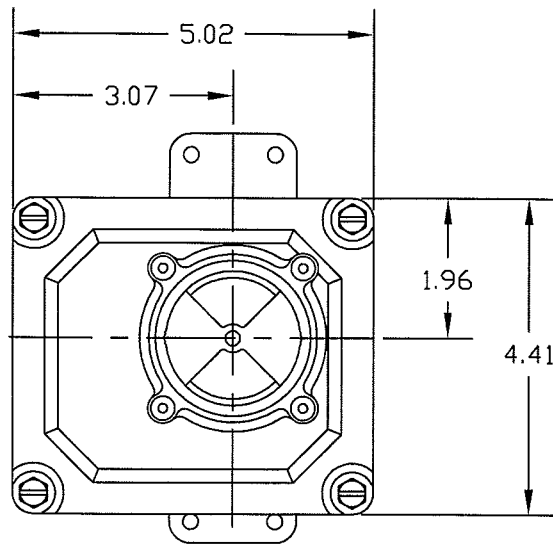

ZAXAXX1X30

\* OPTIONS DO NOT INFLUENCE DIMENSIONS

SCALE 1:2

**SENITEC CORP**

NORCROSS, GEORGIA U.S.A. 30071

PRODUCT  
OUTLINE DRAWING

PART NUMBER  
ZAXAXX1X30

DESCRIPTION  
SENITEC  
POSITION INDICATING DEVICE  
NEMA 7 ALUMINUM  
NAMUR 130 X 30

SALES DRAWING NO.  
ZAXAXX1X30

CLN REV.