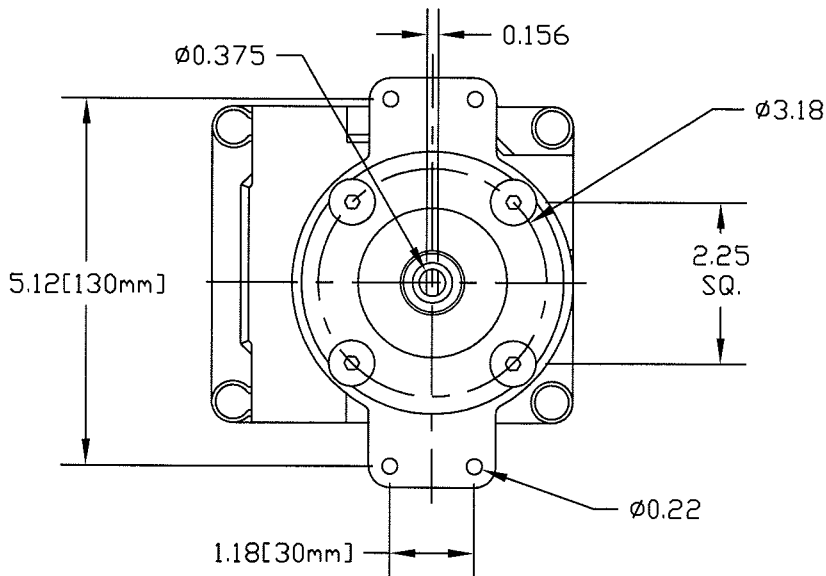

ZAXAXX1X30

\* OPTIONS DO NOT INFLUENCE DIMENSIONS

SCALE 1:2

**SENITEC CORP**

NORCROSS, GEORGIA U.S.A. 30071

PRODUCT  
OUTLINE DRAWING

PART NUMBER  
ZAXAXX1X30

DESCRIPTION  
SENITEC  
POSITION INDICATING DEVICE  
NEMA 7 ALUMINUM  
NAMUR 130 X 30

SALES DRAWING NO.  
ZAXAXX1X30

CLN REV.