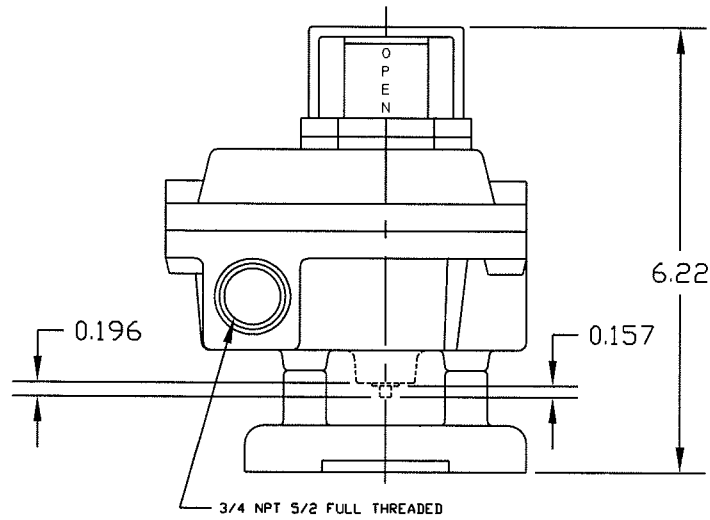

ZAXAXX1X30

\* OPTIONS DO NOT INFLUENCE DIMENSIONS

SCALE 1:2

**SENITEC CORP**

NORCROSS, GEORGIA U.S.A. 30071

PRODUCT  
OUTLINE DRAWING

PART NUMBER  
ZAXAXX1X30

DESCRIPTION  
SENITEC  
POSITION INDICATING DEVICE  
NEMA 7 ALUMINUM  
NAMUR 130 X 30

SALES DRAWING NO.  
ZAXAXX1X30

CLN REV.