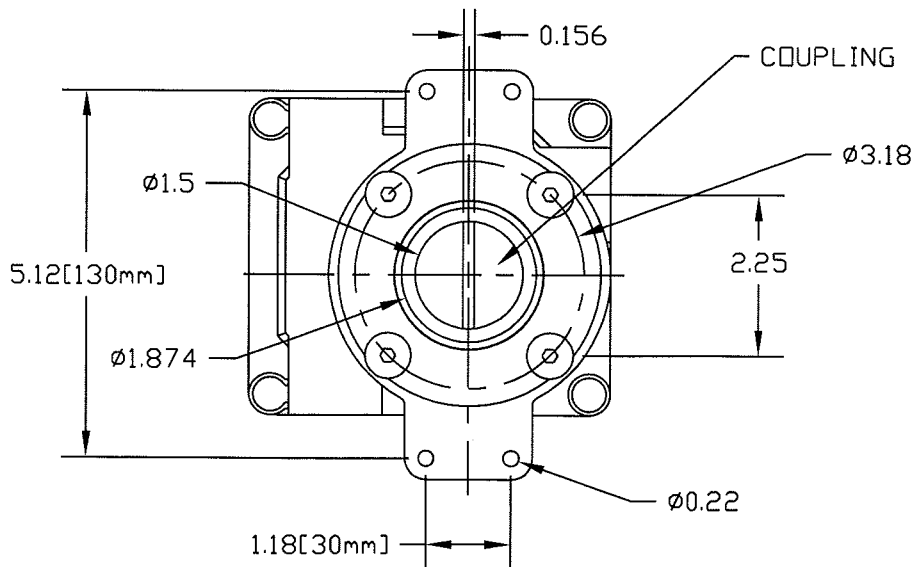

ZAXAXX1X40

▪ OPTIONS DO NOT INFLUENCE DIMENSIONS

SCALE 1:2

**SENITEC CORP**

NORCROSS, GEORGIA U.S.A. 30071

PRODUCT

OUTLINE DRAWING

PART NUMBER

ZAXAXX1X40

DESCRIPTION

SENITEC  
POSITION INDICATING DEVICE  
NEMA 7 ALUMINUM  
NAMUR 130 X 20

SALES DRAWING NO.

ZAXAXX1X40

CLN

REV.