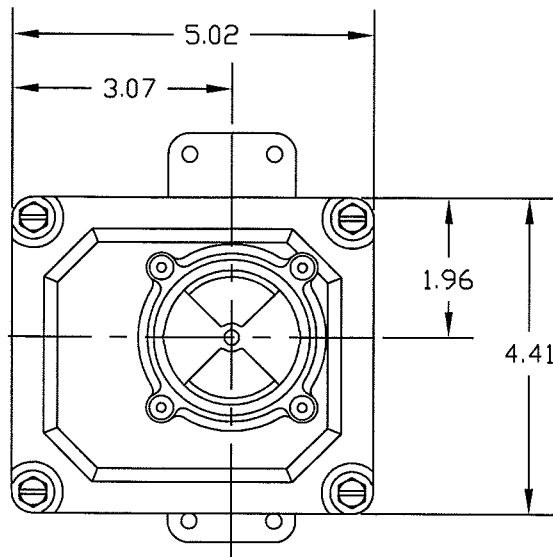

ZAXAXX1X40

▪ OPTIONS DO NOT INFLUENCE DIMENSIONS

SCALE 1:2

**SENITEC CORP**

NORCROSS, GEORGIA U.S.A. 30071

PRODUCT

OUTLINE DRAWING

PART NUMBER

ZAXAXX1X40

DESCRIPTION

SENITEC  
POSITION INDICATING DEVICE  
NEMA 7 ALUMINUM  
NAMUR 130 X 20

SALES DRAWING NO.

ZAXAXX1X40

CLN

REV.