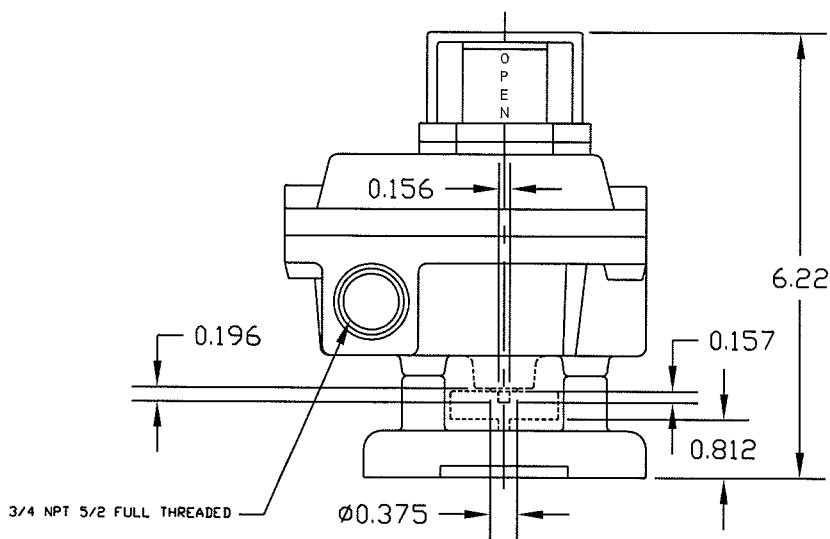

ZAXAXX1X40

▪ OPTIONS DO NOT INFLUENCE DIMENSIONS

SCALE 1:2

**SENITEC CORP**

NORCROSS, GEORGIA U.S.A. 30071

PRODUCT

OUTLINE DRAWING

PART NUMBER

ZAXAXX1X40

DESCRIPTION

SENITEC  
POSITION INDICATING DEVICE  
NEMA 7 ALUMINUM  
NAMUR 130 X 20

SALES DRAWING NO.

ZAXAXX1X40

CLN

REV.