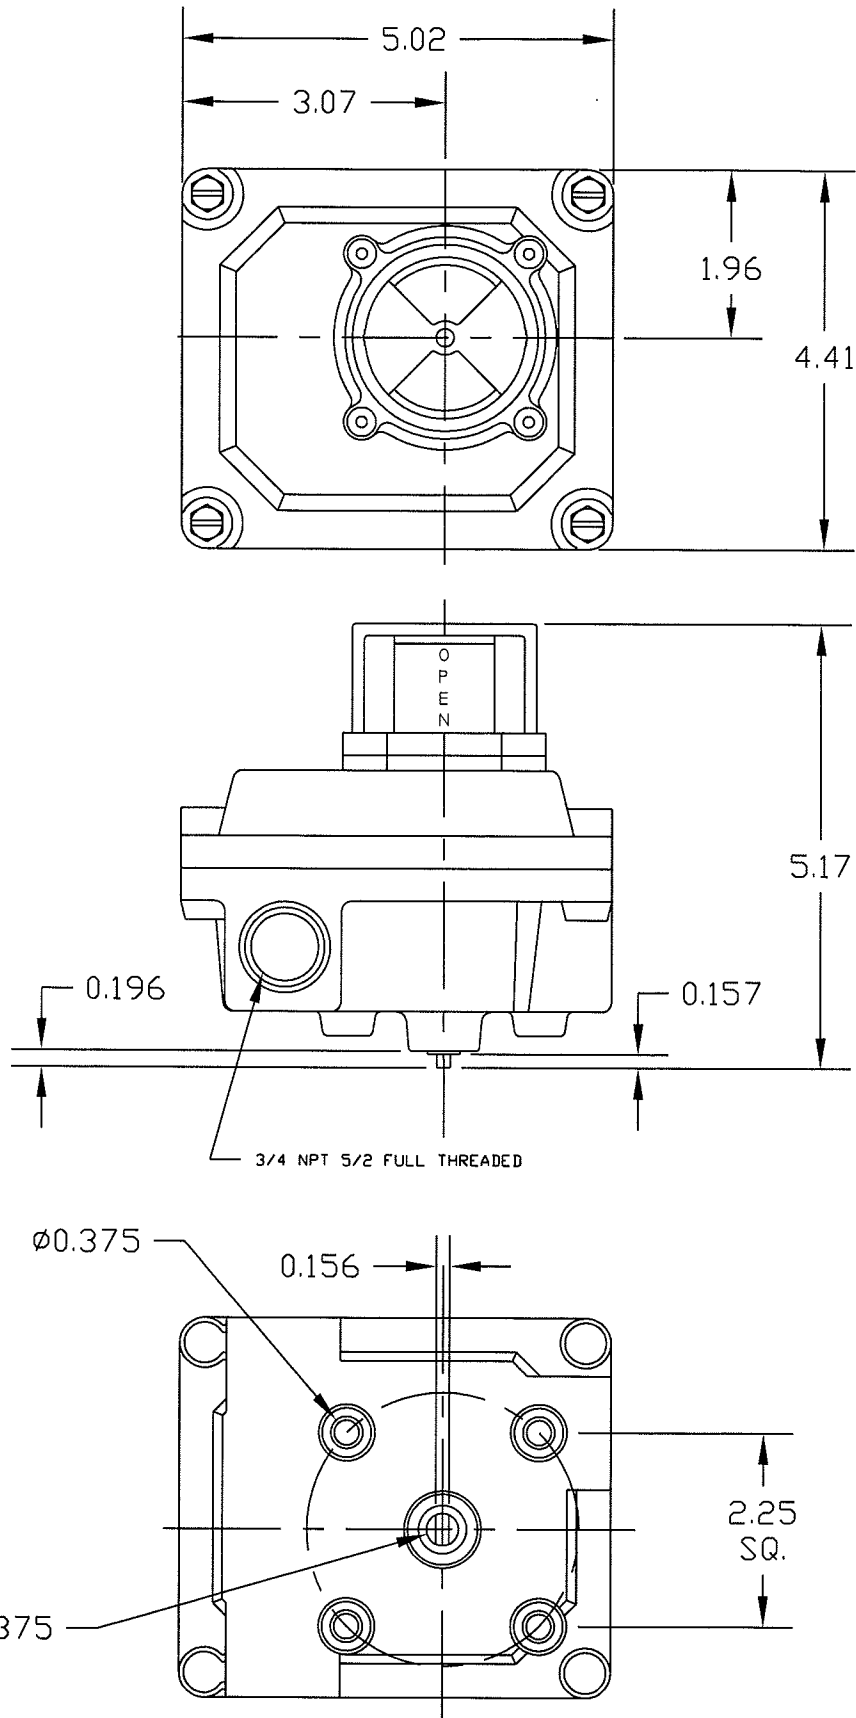

ZAXAXX1X50

\* OPTIONS DO NOT INFLUENCE DIMENSIONS

SCALE 1:2

**SENITEC CORP**

NORCROSS, GEORGIA U.S.A. 30071

PRODUCT  
OUTLINE DRAWING

PART NUMBER  
ZAXAXX1X50

DESCRIPTION	SENITEC POSITION INDICATING DEVICE NEMA 7 ALUMINUM NAMUR 2.25 SQUARE W (4) 5/16-18
-------------	--

SALES DRAWING NO.	ZAXAXX1X50
-------------------	------------

CLN	REV.
-----	------