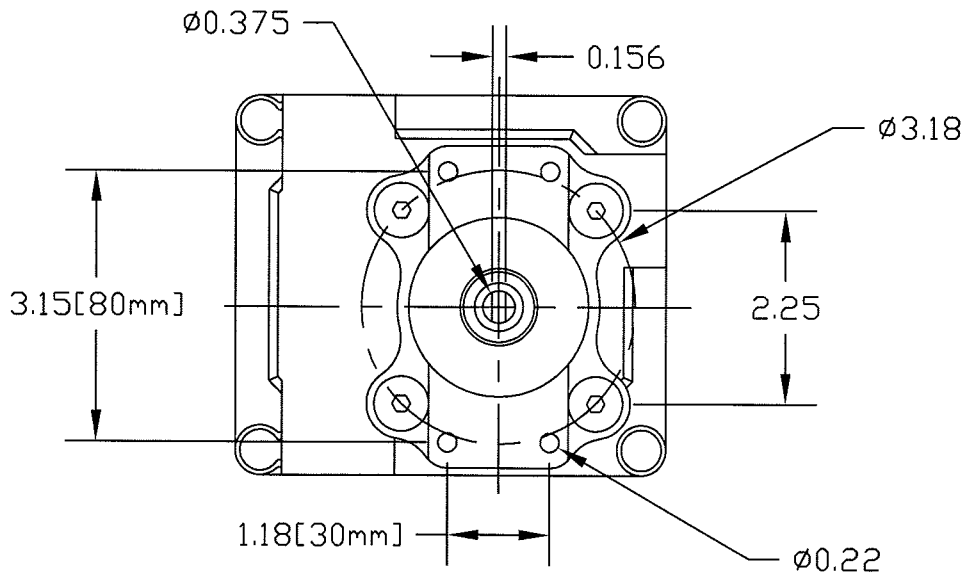

ZAXNXX1X10

\* OPTIONS DO NOT INFLUENCE DIMENSIONS

SCALE 1:2

**SENITEC CORP**

NORCROSS, GEORGIA U.S.A. 30071

PRODUCT

OUTLINE DRAWING

PART NUMBER

ZAXNXX1X10

DESCRIPTION

SENITEC  
POSITION INDICATING DEVICE  
NEMA 7 ALUMINUM  
NAMUR 80 X 20

SALES DRAWING NO.

ZAXNXX1X10

CLN

REV.