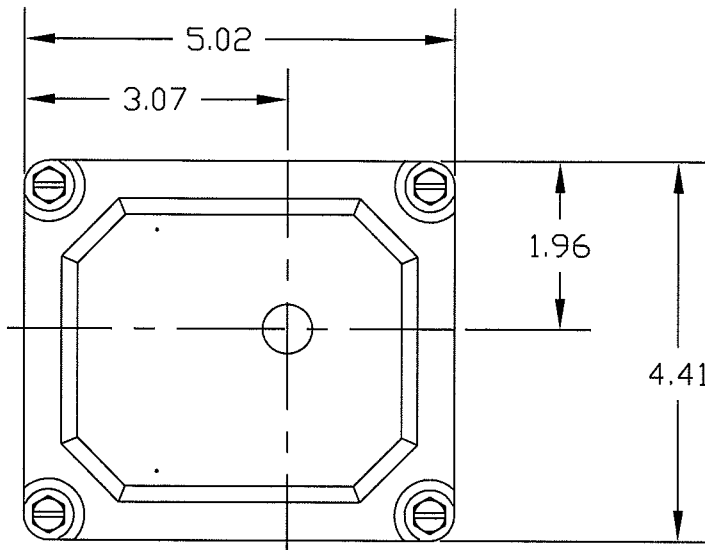

ZAXNXX1X10

\* OPTIONS DO NOT INFLUENCE DIMENSIONS

SCALE 1:2

**SENITEC CORP**

NORCROSS, GEORGIA U.S.A. 30071

PRODUCT

OUTLINE DRAWING

PART NUMBER

ZAXNXX1X10

DESCRIPTION

SENITEC  
POSITION INDICATING DEVICE  
NEMA 7 ALUMINUM  
NAMUR 80 X 20

SALES DRAWING NO.

ZAXNXX1X10

CLN

REV.