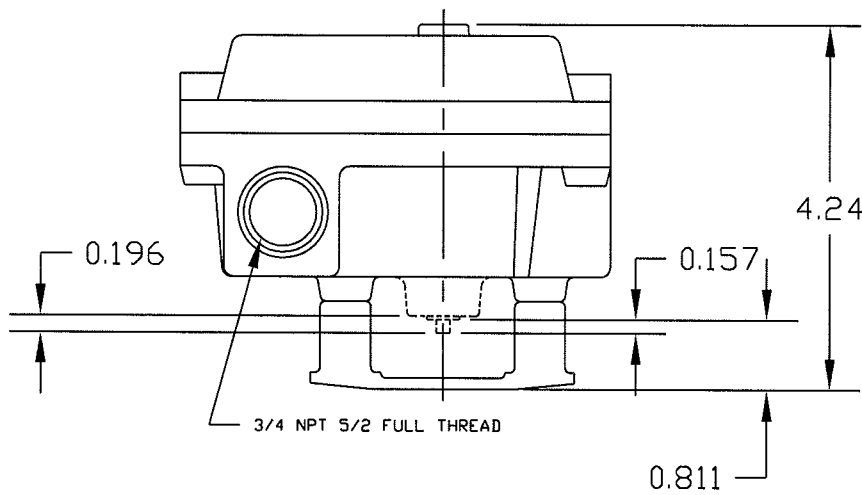

ZAXNXX1X10

\* OPTIONS DO NOT INFLUENCE DIMENSIONS

SCALE 1:2

**SENITEC CORP**

NORCROSS, GEORGIA U.S.A. 30071

PRODUCT

OUTLINE DRAWING

PART NUMBER

ZAXNXX1X10

DESCRIPTION

SENITEC  
POSITION INDICATING DEVICE  
NEMA 7 ALUMINUM  
NAMUR 80 X 20

SALES DRAWING NO.

ZAXNXX1X10

CLN

REV.