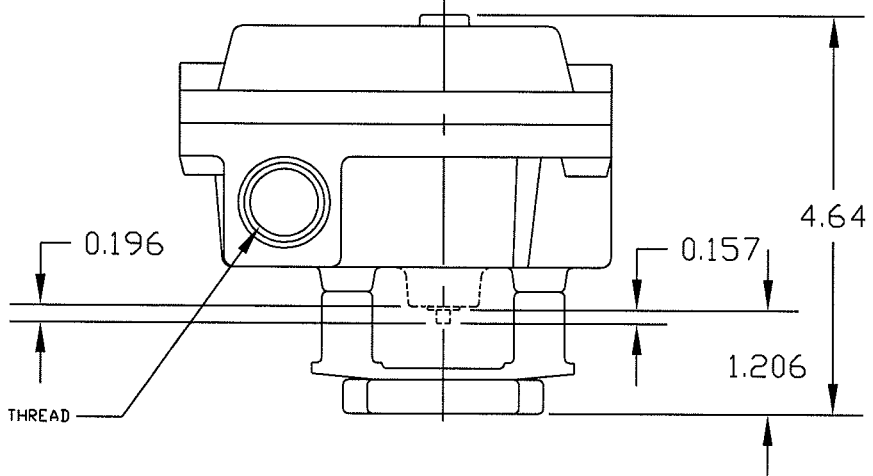

ZAXNXX1X20

* OPTIONS DO NOT INFLUENCE DIMENSIONS

SCALE 1:2

SENITEC CORP

NORCROSS, GEORGIA U.S.A. 30071

PRODUCT
OUTLINE DRAWING

PART NUMBER
ZAXNXX1X20

DESCRIPTION
SENITEC
POSITION INDICATING DEVICE
NEMA 7 ALUMINUM
NAMUR 80 X 30

SALES DRAWING NO.
ZAXNXX1X20

CLN REV.