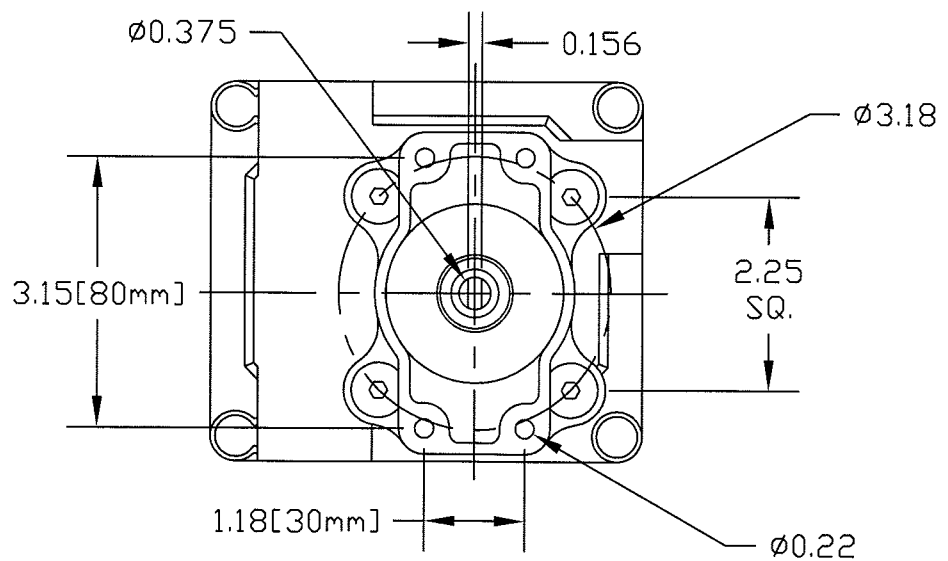

ZAXNXX1X20

* OPTIONS DO NOT INFLUENCE DIMENSIONS

SCALE 1:2

SENITEC CORP

NORCROSS, GEORGIA U.S.A. 30071

PRODUCT
OUTLINE DRAWING

PART NUMBER
ZAXNXX1X20

DESCRIPTION
SENITEC
POSITION INDICATING DEVICE
NEMA 7 ALUMINUM
NAMUR 80 X 30

SALES DRAWING NO.
ZAXNXX1X20

CLN REV.