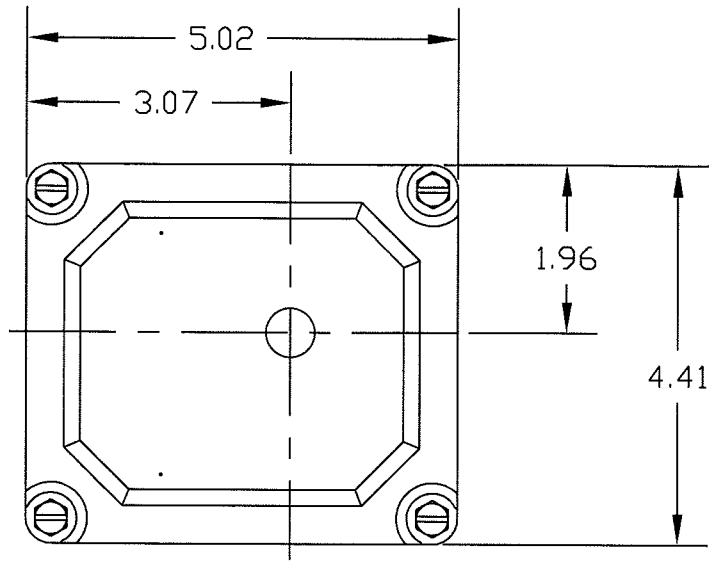

ZAXNXX1X20

* OPTIONS DO NOT INFLUENCE DIMENSIONS

SCALE 1:2

SENITEC CORP

NORCROSS, GEORGIA U.S.A. 30071

PRODUCT
OUTLINE DRAWING

PART NUMBER
ZAXNXX1X20

DESCRIPTION
SENITEC
POSITION INDICATING DEVICE
NEMA 7 ALUMINUM
NAMUR 80 X 30

SALES DRAWING NO.
ZAXNXX1X20

CLN REV.