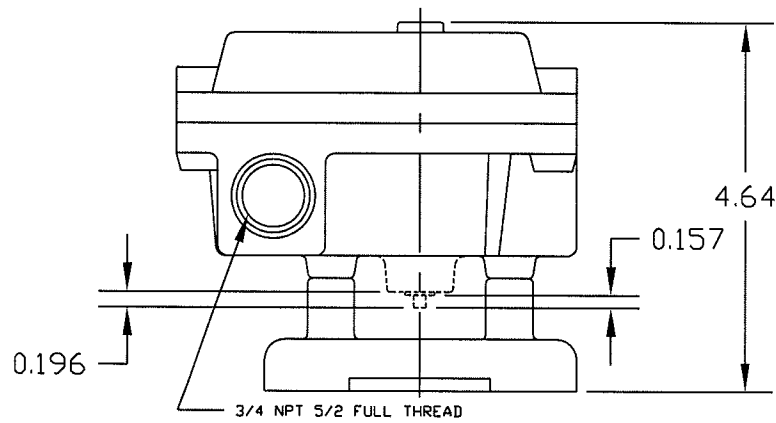

ZAXNXX1X30

* OPTIONS DO NOT INFLUENCE DIMENSIONS

SCALE 1:2

SENITEC CORP

NORCROSS, GEORGIA U.S.A. 30071

PRODUCT
OUTLINE DRAWING

PART NUMBER
ZAXNXX1X30

DESCRIPTION
SENITEC
POSITION INDICATING DEVICE
NEMA 7 ALUMINUM
NAMUR 130 X 30

SALES DRAWING NO.
ZAXNXX1X30

CLN REV.