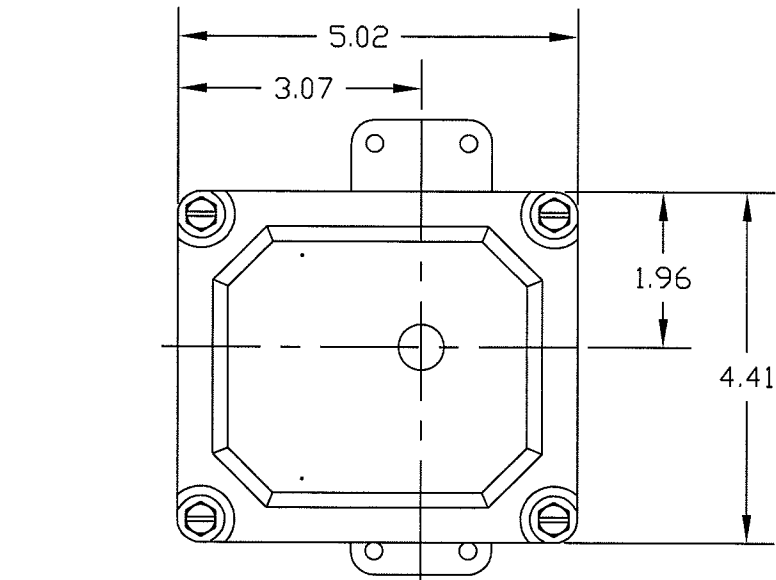

ZAXNXX1X30

* OPTIONS DO NOT INFLUENCE DIMENSIONS

SCALE 1:2

SENITEC CORP

NORCROSS, GEORGIA U.S.A. 30071

PRODUCT
OUTLINE DRAWING

PART NUMBER
ZAXNXX1X30

DESCRIPTION
SENITEC
POSITION INDICATING DEVICE
NEMA 7 ALUMINUM
NAMUR 130 X 30

SALES DRAWING NO.
ZAXNXX1X30

CLN REV.