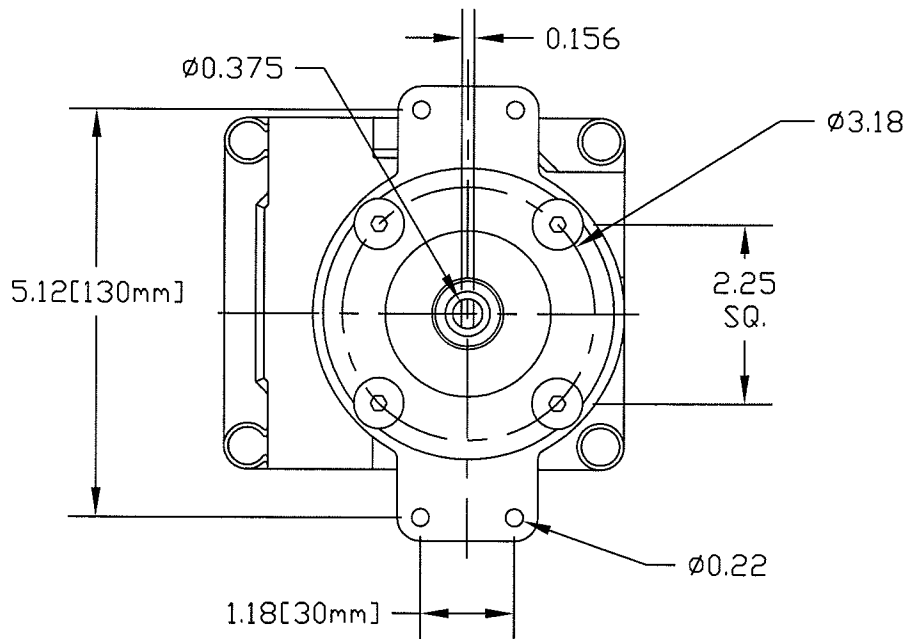

ZAXNXX1X30

* OPTIONS DO NOT INFLUENCE DIMENSIONS

SCALE 1:2

SENITEC CORP

NORCROSS, GEORGIA U.S.A. 30071

PRODUCT
OUTLINE DRAWING

PART NUMBER
ZAXNXX1X30

DESCRIPTION
SENITEC
POSITION INDICATING DEVICE
NEMA 7 ALUMINUM
NAMUR 130 X 30

SALES DRAWING NO.
ZAXNXX1X30

CLN REV.