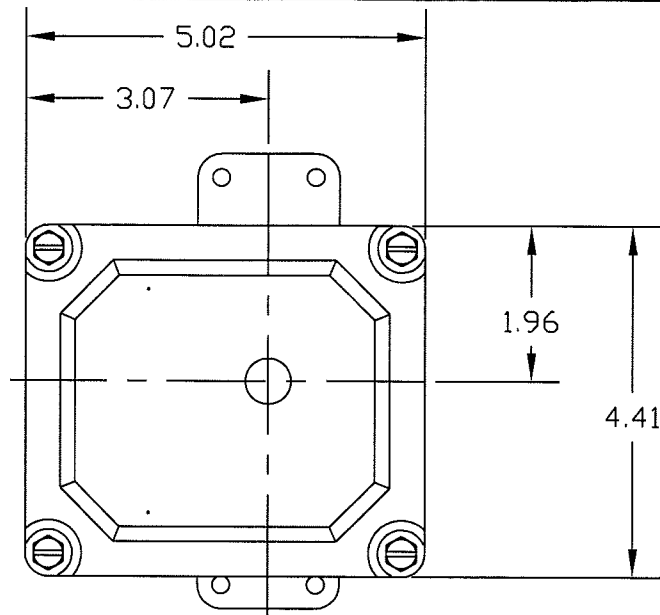

ZAXNXX1X40

* OPTIONS DO NOT INFLUENCE DIMENSIONS

SCALE 1:2

SENITEC CORP

NORCROSS, GEORGIA U.S.A. 30071

PRODUCT
OUTLINE DRAWING

PART NUMBER
ZAXNXX1X40

DESCRIPTION
SENITEC
POSITION INDICATING DEVICE
NEMA 7 ALUMINUM
NAMUR 130 X 20

SALES DRAWING NO.
ZAXNXX1X40

CLN REV.