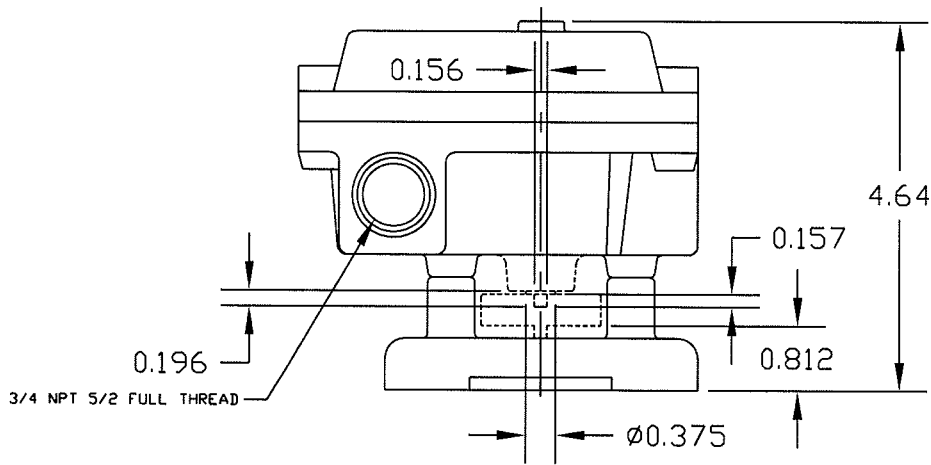

ZAXNXX1X40

* OPTIONS DO NOT INFLUENCE DIMENSIONS

SCALE 1:2

SENITEC CORP

NORCROSS, GEORGIA U.S.A. 30071

PRODUCT
OUTLINE DRAWING

PART NUMBER
ZAXNXX1X40

DESCRIPTION
SENITEC
POSITION INDICATING DEVICE
NEMA 7 ALUMINUM
NAMUR 130 X 20

SALES DRAWING NO.
ZAXNXX1X40

CLN REV.