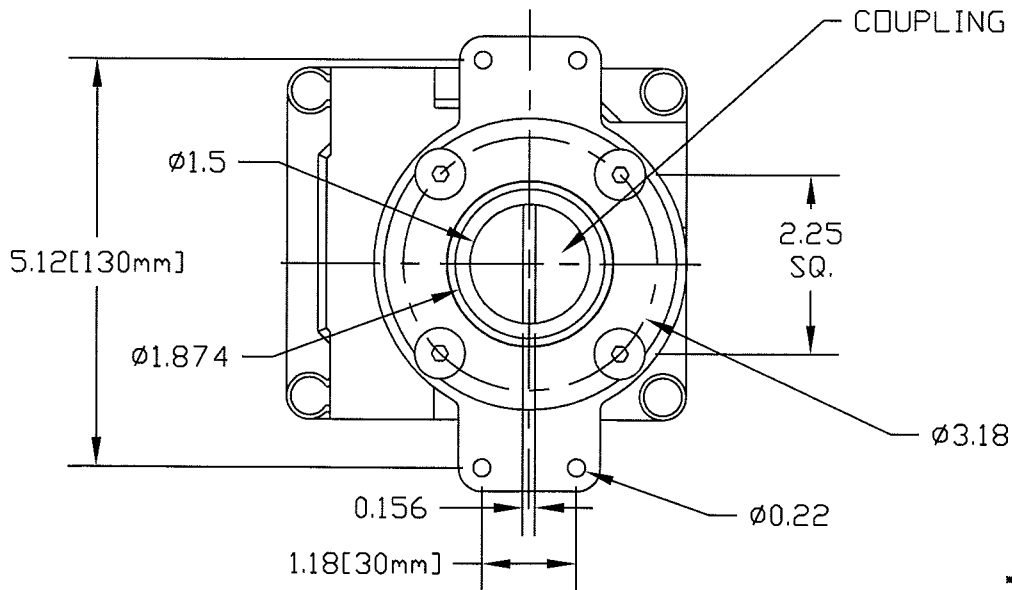

ZAXNXX1X40

* OPTIONS DO NOT INFLUENCE DIMENSIONS

SCALE 1:2

SENITEC CORP

NORCROSS, GEORGIA U.S.A. 30071

PRODUCT
OUTLINE DRAWING

PART NUMBER
ZAXNXX1X40

DESCRIPTION
SENITEC
POSITION INDICATING DEVICE
NEMA 7 ALUMINUM
NAMUR 130 X 20

SALES DRAWING NO.
ZAXNXX1X40

CLN REV.